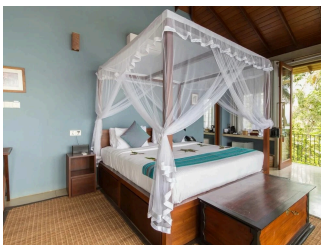

AARUNYA NATURE RESORT & SPA

Board Basis Options

- Breakfast
 - Half Board
 - Full Board
-

ACCOMMODATIONS

SUPERIOR VILLA WITH PRIVATE OUTDOOR JACUZZI

PREMIUM VILLA WITH PRIVATE OUTDOOR JACUZZI

SKY HABITAT WITH PRIVATE PLUNGE POOL

SKY TENTED VILLA WITH PRIVATE PLUNGE POOL

DELUXE SUITE

SKY SUITE WITH PRIVATE PLUNGE POOL