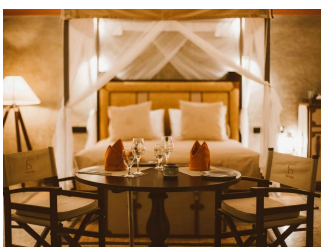

AARUNYA NATURE RESORT & SPA

Board Basis Options

- Breakfast
 - Half Board
 - Full Board
-

ACCOMMODATIONS

SUPERIOR VILLA WITH PRIVATE OUTDOOR JACUZZI

PREMIUM VILLA WITH PRIVATE OUTDOOR JACUZZI

SKY HABITAT WITH PRIVATE PLUNGE POOL

SKY TENTED VILLA WITH PRIVATE PLUNGE POOL

DELUXE SUITE

SKY SUITE WITH PRIVATE PLUNGE POOL