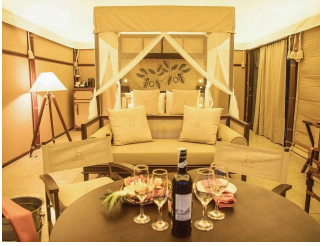

AARUNYA NATURE RESORT & SPA

Board Basis Options

- Breakfast
 - Half Board
 - Full Board
-

ACCOMMODATIONS

SUPERIOR VILLA WITH PRIVATE OUTDOOR JACUZZI

PREMIUM VILLA WITH PRIVATE OUTDOOR JACUZZI

SKY HABITAT WITH PRIVATE PLUNGE POOL

SKY TENTED VILLA WITH PRIVATE PLUNGE POOL

DELUXE SUITE

SKY SUITE WITH PRIVATE PLUNGE POOL