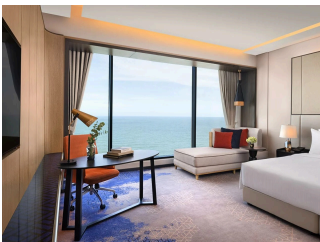

CLUB DELUXE OCEAN VIEW

Experience elegance in our 39 sqm king room on a high floor, where panoramic ocean views and exclusive Club Pahana lounge access await. This sophisticated retreat blends contemporary design with a smart TV, creating the perfect sanctuary for both relaxation and productivity.

2 Adults