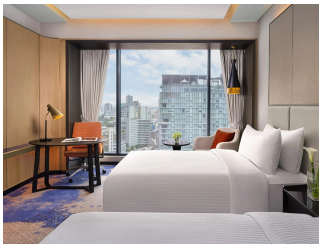

### *SUPERIOR CITY VIEW*

Unwind in this 29 sqm room with either twin or king beds, featuring contemporary décor and a smart TV. It's the perfect spot to relax and recharge with stunning views of the city skyline or the tranquil ocean.

### *SUPERIOR OCEAN VIEW*

Awaken to the tranquil Indian Ocean in this elegant 29 sqm retreat, featuring either twin or king beds. This spacious haven offers a smart TV, providing a refined sanctuary for relaxation after a day of exploration. Indulge in serene luxury and sophisticated comfort.

### *DELUXE OCEAN VIEW*

Enjoy the space and view in this 39 sqm room with a Hollywood king bed and direct ocean sights. Ideal for families or groups, it features interconnecting rooms and access to top-tier amenities for a relaxed and personalised stay.

### *CLUB DELUXE OCEAN VIEW*

Experience elegance in our 39 sqm king room on a high floor, where panoramic ocean views and exclusive Club Pahana lounge access await. This sophisticated retreat blends contemporary design with a smart TV, creating the perfect sanctuary for both relaxation and productivity.