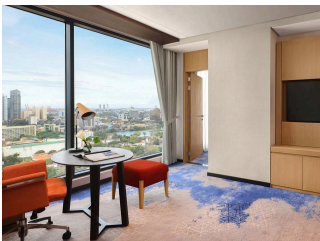

EXECUTIVE SUITE OCEAN VIEW

Experience 50 sqm of refined comfort with stunning ocean views, ideal for families and business travellers alike. This suite offers distinct living spaces for seamless work and relaxation, exclusive Club Pahana lounge access, and a smart TV for unwinding after a productive day of meetings or sightseeing.

2 Adults