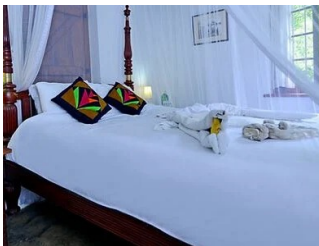

 15 Rooms

 1 Restaurants

 3 Star

 1 Bars

AMBA ESTATE

Suitable For

- Family & Kids
- Honeymoon

Board Basis Options

- Bed & Breakfast
 - Half Board
 - Full Board
-

ACCOMMODATIONS

AMBA FARMHOUSE

 2 Adults

CLOVE TREE HOUSE

 2 Adults

CLOVE ROOM

 2 Adults
