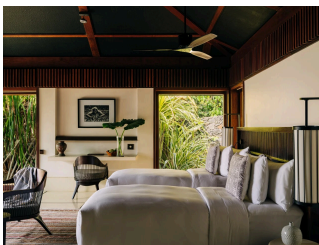

FAMILY SUITE

Two of the three suites interconnect with a Classic Suite via a shared entrance, twin beds or a king-size bed, open-plan sitting area with desk and daybed, large bathroom with twin basins, free-standing bath, separate rain shower, and WC Garden courtyard. Hair dryers, Nespresso coffee machines, mini bars, and bathroom scales are offered throughout the accommodations.

2 Adults