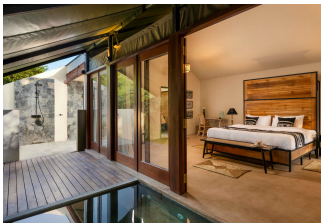

2 Rooms

1 Restaurants

3 Star

1 Bars

ARANYA TRAILS

Suitable For

- Family & Kids
- Honeymoon
- Adventurous

Board Basis Options

- Breakfast
- Half Board
- Full Board

ACCOMMODATIONS

AIR-CONDITIONED TENTED CAMP WITH PRIVATE PLUNGE POOL

Aranya Trails invites you to immerse yourself in the heart of Wilpattu's wilderness while enjoying the comforts of a bespoke glamping experience. Spacious tents, equipped with modern amenities, provide a tranquil retreat after a day of exhilarating wildlife encounters.