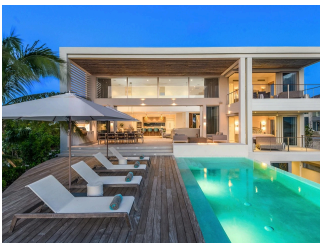

Board Basis Options

- Breakfast

ACCOMMODATIONS

NORTH SHORE 3 BEDROOM OCEAN VIEW BEACH HOUSE

 6 Adults

NORTH SHORE 4 BEDROOM OCEAN VIEW BEACH HOUSE

 8 Adults

NORTH SHORE 3 BEDROOM OCEAN FRONT BEACH HOUSE

 6 Adults

NORTH SHORE 4 BEDROOM OCEAN FRONT BEACH HOUSE

 8 Adults

LONG BAY 2 BEDROOM BEACH HOUSE

 4 Adults

LONG BAY 3 BEDROOM BEACH HOUSE

 4 Adults

LONG BAY 4 BEDROOM BEACH HOUSE

 4 Adults

NORTH SHORE 4 BEDROOM BEACH FRONT VILLA

 8 Adults

THE RESERVE 5 BEDROOM BEACH FRONT VILLA 1

 9 Adults

NORTH SHORE 4 BEDROOM OCEAN VIEW VILLA

 8 Adults

NORTH SHORE 5 BEDROOM OCEAN VIEW VILLA

 11 Adults

THE RESERVE 6 BEDROOM BEACH FRONT VILLA 3

 9 Adults

LONG BAY 6 BEDROOM BEACHFRONT VILLA

 10 Adults

LONG BAY 7 BEDROOM BEACHFRONT VILLA

 11 Adults

GRACE BAY 6 BEDROOMS OCEAN VIEW VILLA