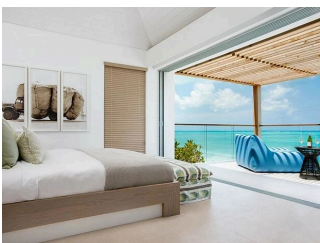

Board Basis Options

- Breakfast

ACCOMMODATIONS

NORTH SHORE 3 BEDROOM OCEAN VIEW BEACH HOUSE

 6 Adults

NORTH SHORE 4 BEDROOM OCEAN VIEW BEACH HOUSE

 8 Adults

NORTH SHORE 3 BEDROOM OCEAN FRONT BEACH HOUSE

 9 Adults

6 BEDROOM PREMIUM OCEAN VIEW VILLA

 10 Adults

NORTH SHORE 5 BEDROOM BEACH FRONT VILLA

 9 Adults

THE RESERVE 7 BEDROOM BEACH FRONT VILLA 1

 9 Adults

3 BEDROOM OCEAN VIEW VILLA

 6 Adults

GRACE BAY 4 BEDROOMS OCEAN VIEW VILLA

 8 Adults

GRACE BAY 5 BEDROOMS OCEAN VIEW VILLA

 9 Adults

3 BEDROOM BEACHFRONT VILLA

 6 Adults

4 BEDROOM BEACHFRONT VILLA (LONG BAY)