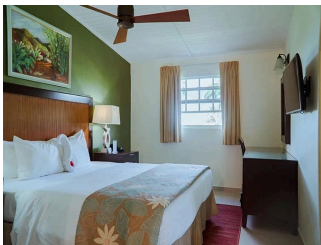

 32 Rooms

 2 Restaurants

 3 Star

 1 Bars

BLUE HORIZONS GARDEN RESORT

Board Basis Options

- Breakfast
 - Room Only
-

ACCOMMODATIONS

SUPERIOR STUDIO GARDEN VIEW

 2 Adults

DELUXE ONE BEDROOM GARDEN VIEW

 2 Adults

DELUXE ONE BEDROOM PARTIAL OCEAN VIEW

 2 Adults
