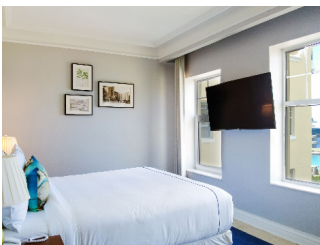

GARDEN VIEW KING

2 Adults