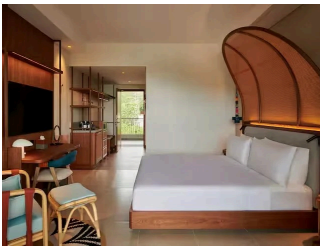

YOGA

GYM

CONFERENCE FACILITY

TEENS CLUB

YACHT

ACCOMMODATIONS

KING DELUXE GARDEN VIEW ROOM

This spacious and comfortable deluxe room features one king-sized bed and offers stunning views of the garden from its private balcony. The room is appointed with the finest furnishings and amenities, including an espresso machine, a walk-in shower, and a welcome gift. Other amenities include an in-room safe and ironing facilities. Ideal accommodation for up to two guests. Balcony, espresso machine, free Wi-Fi, walk-in shower, minibar.

2 Adults

KING DELUXE POOL VIEW ROOM

This spacious and comfortable accommodation features one king-sized bed, a private balcony with pool views, and an espresso machine to enjoy your morning coffee. The bathroom has a walk-in shower, and a welcome gift awaits your arrival. Other amenities include an in-room safe and ironing facilities. This room sleeps two guests in comfort and style. Balcony, espresso machine, free Wi-Fi, walk-in shower, minibar.

2 Adults

ONE BEDROOM SUITE

Settle into this spacious and luxurious suite, which features a king-sized bed in the bedroom and a sofa bed in the living area. The suite also has a separate bathroom for guests, as well as a dining table for 4 on the terrace. The bathroom benefits from a walk-in shower and a bathtub.

4 Adults

TWO BEDROOM SUITE WITH OCEAN VIEW

Unwind in this spacious and comfortable suite that features two bedrooms one with one king-sized bed and the other with two queen-sized beds. Each room also has a walk-in wardrobe and its own bathroom with a walk-in shower. The bathroom in the master bedroom also has a bathtub. This suite benefits from a separate living area with a sofa bed and an extra bathroom for guests. Enjoy a meal around the dining table, which seats 8. A 32 sq. m. terrace with sun beds gives you ample outdoor space for relaxing.