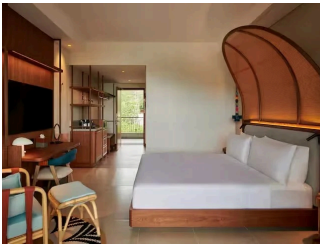

ACCESSIBLE ROOM WITH GARDEN VIEW

This generously sized accessible room boasts a king-sized bed and a private balcony, decked with sun beds for blissful relaxation. The bathroom offers the convenience of a roll-in shower. Enjoy the finer things in life including an espresso machine and a delightful welcome gift. Other amenities include an in-room safe and ironing facilities. Ideal accommodation for up to two guests.

2 Adults