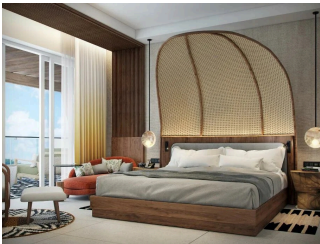

QUEEN BEDROOM WITH GARDEN VIEW

2 Adults