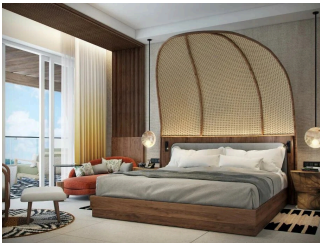

JUNIOR SUITE

Relax in this tranquil suite, which features one king-sized bed. Enjoy extra space in the living area with a sofa and a balcony with sun beds. Enjoy a meal at the dining table, that seats 4. Other amenities include an espresso machine, a walk-in shower in the bathroom, a welcome gift, in-room safe, minibar, iron, and ironing board. With a rollaway bed, this suite can sleep up to 3 guests.

2 Adults