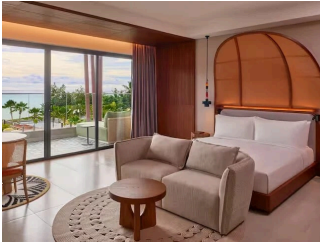

YOGA

GYM

CONFERENCE FACILITY

TEENS CLUB

YACHT

ACCOMMODATIONS

KING DELUXE GARDEN VIEW ROOM

This spacious and comfortable deluxe room features one king-sized bed and offers stunning views of the garden from its private balcony. The room is appointed with the finest furnishings and amenities, including an espresso machine, a walk-in shower, and a welcome gift. Other amenities include an in-room safe and ironing facilities. Ideal accommodation for up to two guests. Balcony, espresso machine, free Wi-Fi, walk-in shower, minibar.

2 Adults

KING DELUXE POOL VIEW ROOM

This spacious and comfortable accommodation features one king-sized bed, a private balcony with pool views, and an espresso machine to enjoy your morning coffee. The bathroom has a walk-in shower, and a welcome gift awaits your arrival. Other amenities include an in-room safe and ironing facilities. This room sleeps two guests in comfort and style. Balcony, espresso machine, free Wi-Fi, walk-in shower, minibar.

2 Adults

FAMILY CONNECTING ROOM

Ideal for families, spread out and enjoy this space, which features 2 connecting rooms, one with a king-sized bed and the other with two queen-sized beds. Each room benefits from its own bathroom with a walk-in shower, tv, and balcony.

4 Adults

TWO BEDROOM SUITE WITH OCEAN VIEW

Unwind in this spacious and comfortable suite that features two bedrooms one with one king-sized bed and the other with two queen-sized beds. Each room also has a walk-in wardrobe and its own bathroom with a walk-in shower. The bathroom in the master bedroom also has a bathtub. This suite benefits from a separate living area with a sofa bed and an extra bathroom for guests. Enjoy a meal around the dining table, which seats 8. A 32 sq. m. terrace with sun beds gives you ample outdoor space for relaxing.