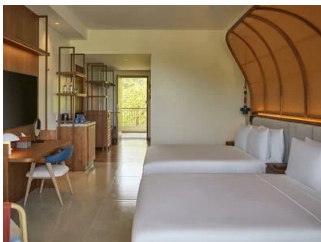

2 QUEEN BEDROOM WITH GARDEN VIEW

A delightful room with two queen-sized beds, offering serene garden views from the balcony. Enjoy the convenience of an espresso machine, an expansive walk-in shower, and thoughtfully curated welcome gifts. Other amenities include an in-room safe and ironing facilities. The room accommodates up to two guests.

2 Adults