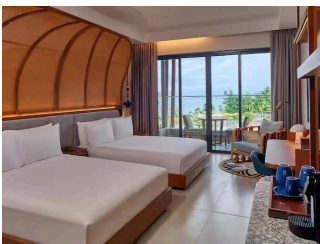

FAMILY CONNECTING ROOM

Ideal for families, spread out and enjoy this space, which features 2 connecting rooms, one with a king-sized bed and the other with two queen-sized beds. Each room benefits from its own bathroom with a walk-in shower, tv, and balcony.

4 Adults