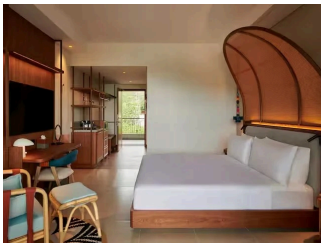

ACCESSIBLE ROOM WITH GARDEN VIEW

This generously sized accessible room boasts a king-sized bed and a private balcony, decked with sun beds for blissful relaxation. The bathroom offers the convenience of a roll-in shower. Enjoy the finer things in life including an espresso machine and a delightful welcome gift. Other amenities include an in-room safe and ironing facilities. Ideal accommodation for up to two guests.

2 Adults