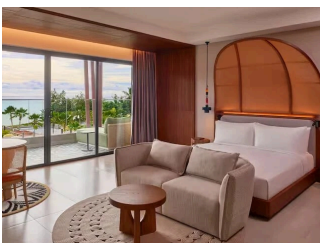

TWO BEDROOM SUITE WITH OCEAN VIEW

Unwind in this spacious and comfortable suite that features two bedrooms one with one king-sized bed and the other with two queen-sized beds. Each room also has a walk-in wardrobe and its own bathroom with a walk-in shower. The bathroom in the master bedroom also has a bathtub. This suite benefits from a separate living area with a sofa bed and an extra bathroom for guests. Enjoy a meal around the dining table, which seats 8. A 32 sq. m. terrace with sun beds gives you ample outdoor space for relaxing.

2 Adults