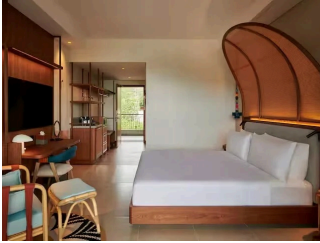

YOGA

GYM

CONFERENCE
FACILITY

TEENS CLUB

YACHT

ACCOMMODATIONS

KING DELUXE GARDEN VIEW ROOM

This spacious and comfortable deluxe room features one king-sized bed and offers stunning views of the garden from its private balcony. The room is appointed with the finest furnishings and amenities, including an espresso machine, a walk-in shower, and a welcome gift. Other amenities include an in-room safe and ironing facilities. Ideal accommodation for up to two guests. Balcony, espresso machine, free Wi-Fi, walk-in shower, minibar.

 2 Adults

KING DELUXE POOL VIEW ROOM

This spacious and comfortable accommodation features one king-sized bed, a private balcony with pool views, and an espresso machine to enjoy your morning coffee. The bathroom has a walk-in shower, and a welcome gift awaits your arrival. Other amenities include an in-room safe and ironing facilities. This room sleeps two guests in comfort and style. Balcony, espresso machine, free Wi-Fi, walk-in shower, minibar.

 2 Adults

ONE BEDROOM SUITE

Settle into this spacious and luxurious suite, which features a king-sized bed in the bedroom and a sofa bed in the living area. The suite also has a separate bathroom for guests, as well as a dining table for 4 on the terrace. The bathroom benefits from a walk-in shower and a bathtub.

 4 Adults

TWO BEDROOM SUITE WITH OCEAN VIEW

Unwind in this spacious and comfortable suite that features two bedrooms one with one king-sized bed and the other with two queen-sized beds. Each room also has a walk-in wardrobe and its own bathroom with a walk-in shower. The bathroom in the master bedroom also has a bathtub. This suite benefits from a separate living area with a sofa bed and an extra bathroom for guests. Enjoy a meal around the dining table, which seats 8. A 32 sq. m. terrace with sun beds gives you ample outdoor space for relaxing.