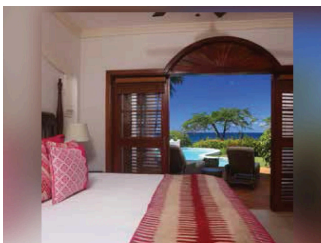

Transfers

- Car Transfer
- Luxury Transfer
- Premium Transfer

Board Basis Options

- Breakfast
 - Half Board
 - All Inclusive
 - Room Only
-

ACCOMMODATIONS

GARDEN VIEW ROOM

 2 Adults

JUNIOR SUITE

 2 Adults

SPANISH COURTYARD SUITE

 2 Adults

OCEANVIEW SUITE

 2 Adults

OCEANVIEW SUITE WITH POOL

 2 Adults

OCEANVIEW SUITE WITH POOL + ROOF TERRACE

 2 Adults

2 BEDROOM SPANISH COURTYARD VILLA

 2 Adults

2 BEDROOM OCEANVIEW VILLA PLUS POOL

 2 Adults

2 BEDROOM OCEANVIEW VILLA PLUS POOL + ROOF TERRACE

 2 Adults

3 BEDROOM SPANISH COURTYARD VILLA

 2 Adults

3 BEDROOM OCEANVIEW VILLA PLUS POOL

 2 Adults

3 BEDROOM OCEANVIEW VILLA PLUS POOL + ROOF TERRACE

 2 Adults

SAMAN HOUSE – 4 BEDROOM OCEAN VIEW VILLA PLUS POOL

 2 Adults

GALLERY