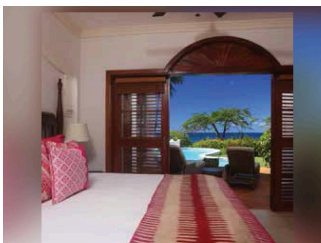

Transfers

- Car Transfer
- Luxury Transfer
- Premium Transfer
- Helicopter Transfer
- Water Transfer

Board Basis Options

- Breakfast
- Half Board
- All Inclusive
- Room Only

ACCOMMODATIONS

GARDEN VIEW ROOM

 2 Adults

JUNIOR SUITE

 2 Adults

SPANISH COURTYARD SUITE

 2 Adults

OCEANVIEW SUITE

 2 Adults

OCEANVIEW SUITE WITH POOL

 2 Adults

OCEANVIEW SUITE WITH POOL + ROOF TERRACE

 2 Adults

2 BEDROOM SPANISH COURTYARD VILLA

 2 Adults

2 BEDROOM OCEANVIEW VILLA PLUS POOL

 2 Adults

2 BEDROOM OCEANVIEW VILLA PLUS POOL + ROOF TERRACE

 2 Adults

3 BEDROOM SPANISH COURTYARD VILLA

 2 Adults

3 BEDROOM OCEANVIEW VILLA PLUS POOL

 2 Adults

3 BEDROOM OCEANVIEW VILLA PLUS POOL + ROOF TERRACE

 2 Adults

SAMAN HOUSE – 4 BEDROOM OCEAN VIEW VILLA PLUS POOL