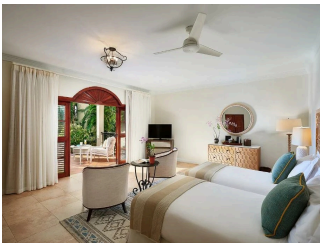

 2 Adults

2 BEDROOM SPANISH COURTYARD VILLA

 2 Adults

2 BEDROOM OCEANVIEW VILLA PLUS POOL

 2 Adults

2 BEDROOM OCEANVIEW VILLA PLUS POOL + ROOF TERRACE

 2 Adults

3 BEDROOM SPANISH COURTYARD VILLA

 2 Adults

3 BEDROOM OCEANVIEW VILLA PLUS POOL

 2 Adults

3 BEDROOM OCEANVIEW VILLA PLUS POOL + ROOF TERRACE

 2 Adults

SAMAN HOUSE – 4 BEDROOM OCEAN VIEW VILLA PLUS POOL

 2 Adults

GALLERY