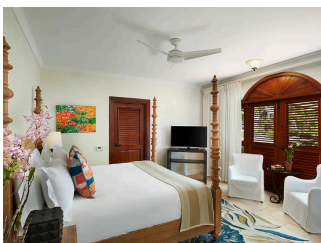

Transfers

- Car Transfer
- Luxury Transfer
- Premium Transfer

Board Basis Options

- Breakfast
 - Half Board
 - All Inclusive
 - Room Only
-

ACCOMMODATIONS

GARDEN VIEW ROOM

 2 Adults

JUNIOR SUITE

 2 Adults

SPANISH COURTYARD SUITE

 2 Adults

OCEANVIEW SUITE

 2 Adults

OCEANVIEW SUITE WITH POOL

 2 Adults

OCEANVIEW SUITE WITH POOL + ROOF TERRACE

 2 Adults

3 BEDROOM OCEANVIEW VILLA PLUS POOL

 2 Adults

3 BEDROOM OCEANVIEW VILLA PLUS POOL + ROOF TERRACE

 2 Adults

SAMAN HOUSE – 4 BEDROOM OCEAN VIEW VILLA PLUS POOL

 2 Adults

GALLERY