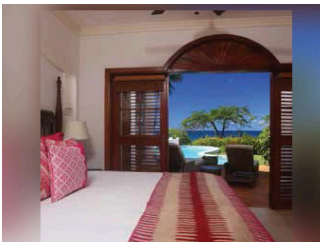

Transfers

- Car Transfer
- Luxury Transfer
- Premium Transfer
- Helicopter Transfer
- Water Transfer

Board Basis Options

- Breakfast
 - Half Board
 - All Inclusive
 - Room Only
-

ACCOMMODATIONS

GARDEN VIEW ROOM

 2 Adults

JUNIOR SUITE

 2 Adults

SPANISH COURTYARD SUITE

 2 Adults

OCEANVIEW SUITE

 2 Adults

OCEANVIEW SUITE WITH POOL

 2 Adults

OCEANVIEW SUITE WITH POOL + ROOF TERRACE

 2 Adults

2 BEDROOM SPANISH COURTYARD VILLA

 2 Adults

2 BEDROOM OCEANVIEW VILLA PLUS POOL

 2 Adults

2 BEDROOM OCEANVIEW VILLA PLUS POOL + ROOF TERRACE

 2 Adults

3 BEDROOM SPANISH COURTYARD VILLA

 2 Adults

3 BEDROOM OCEANVIEW VILLA PLUS POOL

 2 Adults

3 BEDROOM OCEANVIEW VILLA PLUS POOL + ROOF TERRACE

 2 Adults

SAMAN HOUSE – 4 BEDROOM OCEAN VIEW VILLA PLUS POOL