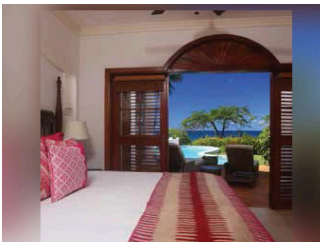

Transfers

- Car Transfer
- Luxury Transfer
- Premium Transfer

Board Basis Options

- Breakfast
 - Half Board
 - All Inclusive
 - Room Only
-

ACCOMMODATIONS

GARDEN VIEW ROOM

 2 Adults

JUNIOR SUITE

 2 Adults

SPANISH COURTYARD SUITE

 2 Adults

OCEANVIEW SUITE

 2 Adults

OCEANVIEW SUITE WITH POOL

 2 Adults

OCEANVIEW SUITE WITH POOL + ROOF TERRACE

 2 Adults

2 BEDROOM SPANISH COURTYARD VILLA

 2 Adults

2 BEDROOM OCEANVIEW VILLA PLUS POOL

 2 Adults

2 BEDROOM OCEANVIEW VILLA PLUS POOL + ROOF TERRACE

 2 Adults

3 BEDROOM SPANISH COURTYARD VILLA

 2 Adults

3 BEDROOM OCEANVIEW VILLA PLUS POOL

 2 Adults

3 BEDROOM OCEANVIEW VILLA PLUS POOL + ROOF TERRACE

 2 Adults

SAMAN HOUSE – 4 BEDROOM OCEAN VIEW VILLA PLUS POOL

 2 Adults

GALLERY