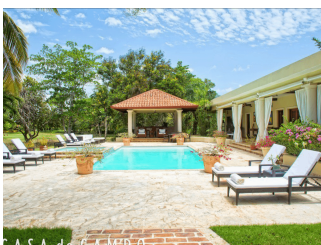

FIVE BEDROOM CLASSIC VILLA

Welcome amenities upon arrival, personalised check-in and orientation in the convenience of the villa, golf carts for transportation within the resort, daily breakfast prepared in the villa, private daily maid service from 7:30 am, butler service from 7:30 am to 6:30 pm each day, free wi-fi concierge service for all sports and restaurant reservations or other assistance.

2 Adults