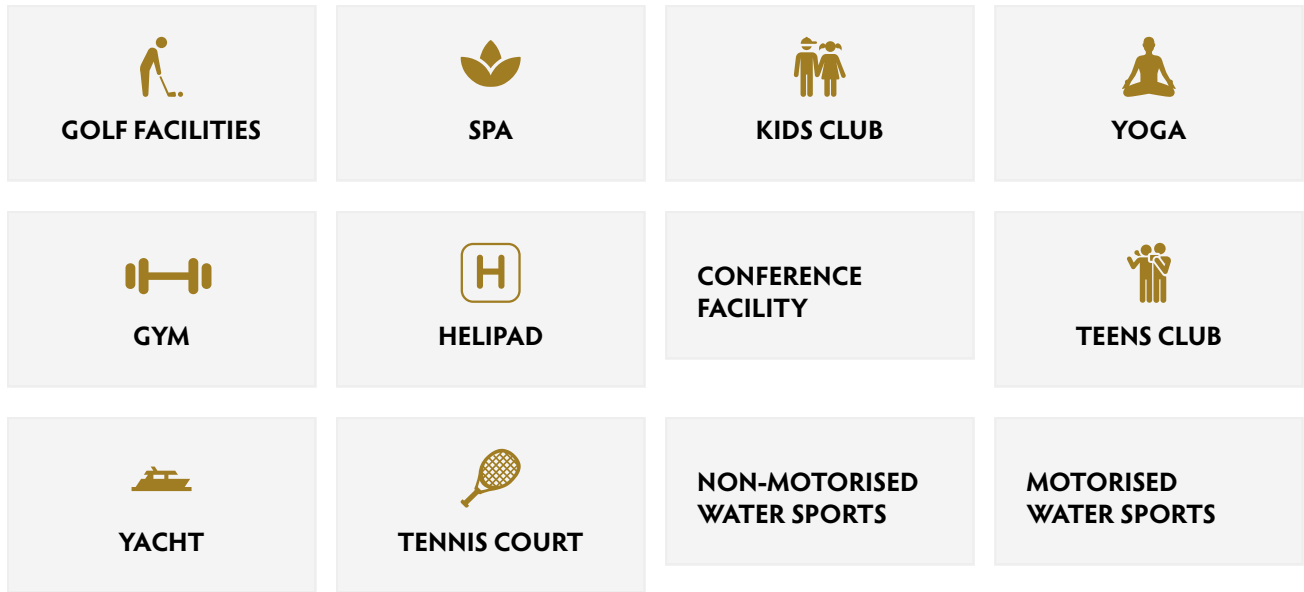

### LA ROMANA, DOMINICAN REPUBLIC

Set within 7,000 acres in the Dominican Republic, Casa de Campo Resort & Villas is a luxury resort with golf, marina and accommodation. Home to Teeth of the Dog, a destination spa, private beach and a wide range of sports facilities, it suits clients seeking a fully serviced, activity-rich Caribbean stay with scale and choice.

#### Suitable For

- Family & Kids
- Honeymoon Benefits
- All Inclusive
- Wellness Focused

#### Board Basis Options

- Room Only
- Breakfast
- All Inclusive
- Premium All Inclusive

## FACILITIES