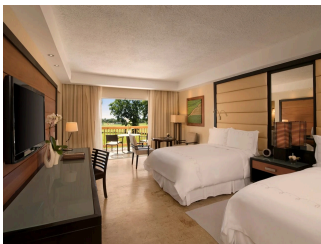

### *ELITE PATIO ROOMS*

The Elite Rooms which sleep 4 persons. one king bed or two double beds ( elite balcony or elite patio rooms). one king bed plus sofa bed (elite deluxe rooms). private patio or balcony with garden or golf course views. 603-732 sq. ft. layout (56-68 sq. mt.). private bathroom with bath and luxury amenities. 42" lcd flat-screen and complimentary 4-passenger personal golf cart, espresso machine and full service mini-bar, in-room safe, free wifi, room service and air conditioning.