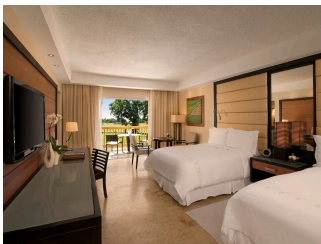

FACILITIES

ACCOMMODATIONS

SUPERIOR CASITAS

The Superior Casitas rooms which sleep 4 Persons. Complimentary 4-passenger personal golf cart, one king or two double beds, private terrace, access to the state-of-the-art fitness center, 538.20 sq. ft., 45 sq. mt, walk-in showers and closets, espresso machine, full service mini-bar, in-room safe, free wifi, room service, air conditioning, bathrobes and slippers and tv alarm clock radio with dual docks.

 2 Adults

ELITE PATIO ROOMS

The Elite Rooms which sleep 4 persons. one king bed or two double beds (elite balcony or elite patio rooms). one king bed plus sofa bed (elite deluxe rooms). private patio or balcony with garden or golf course views. 603-732 sq. ft. layout (56-68 sq. mt.). private bathroom with bath and luxury amenities. 42" lcd flat-screen and complimentary 4-passenger personal golf cart, espresso machine and full service mini-bar, in-room safe, free wifi, room service and air conditioning.

 2 Adults

ELITE BALCONY ROOMS

The Elite Rooms which sleep 4 persons. one king bed or two double beds (elite balcony or elite patio rooms). one king bed plus sofa bed (elite deluxe rooms). private patio or balcony with garden or golf course views. 603-732 sq. ft. layout (56-68 sq. mt.). private bathroom with bath and luxury amenities. 42" lcd flat-screen and complimentary 4-passenger personal golf cart, espresso machine and full service mini-bar, in-room safe, free wifi, room service and air conditioning.

 2 Adults

ELITE DELUXE ROOM

The Elite Rooms which sleep 4 persons. one king bed or two double beds (elite balcony or elite patio rooms). one king bed plus sofa bed (elite deluxe rooms). private patio or balcony with garden or golf course views. 603-732 sq. ft. layout (56-68 sq. mt.). private bathroom with bath and luxury amenities. 42" lcd flat-screen and complimentary 4-passenger personal golf cart, espresso machine and full service mini-bar, in-room safe, free wifi, room service and air conditioning.