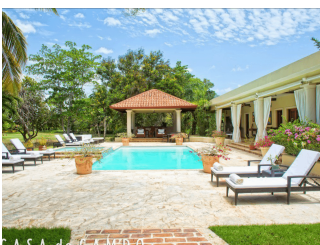

FIVE BEDROOM CLASSIC VILLA

Welcome amenities upon arrival, personalised check-in and orientation in the convenience of the villa, golf carts for transportation within the resort, daily breakfast prepared in the villa, private daily maid service from 7:30 am, butler service from 7:30 am to 6:30 pm each day, free wi-fi concierge service for all sports and restaurant reservations or other assistance.

2 Adults