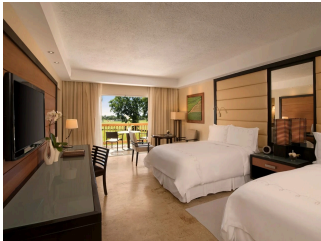

ACCOMMODATIONS

SUPERIOR CASITAS

The Superior Casitas rooms which sleep 4 Persons. Complimentary 4-passenger personal golf cart, one king or two double beds, private terrace, access to the state-of-the-art fitness center, 538.20 sq. ft., 45 sq. mt, walk-in showers and closets, espresso machine, full service mini-bar, in-room safe, free wifi, room service, air conditioning, bathrobes and slippers and tv alarm clock radio with dual docks.

 2 Adults

ELITE PATIO ROOMS

The Elite Rooms which sleep 4 persons. one king bed or two double beds (elite balcony or elite patio rooms). one king bed plus sofa bed (elite deluxe rooms). private patio or balcony with garden or golf course views. 603-732 sq. ft. layout (56-68 sq. mt.). private bathroom with bath and luxury amenities. 42" lcd flat-screen and complimentary 4-passenger personal golf cart, espresso machine and full service mini-bar, in-room safe, free wifi, room service and air conditioning.

 2 Adults

ELITE BALCONY ROOMS

The Elite Rooms which sleep 4 persons. one king bed or two double beds (elite balcony or elite patio rooms). one king bed plus sofa bed (elite deluxe rooms). private patio or balcony with garden or golf course views. 603-732 sq. ft. layout (56-68 sq. mt.). private bathroom with bath and luxury amenities. 42" lcd flat-screen and complimentary 4-passenger personal golf cart, espresso machine and full service mini-bar, in-room safe, free wifi, room service and air conditioning.