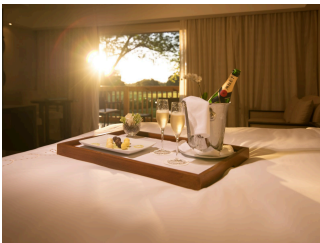

TWO BEDROOM ELITE SUITES

sleep up to 8 (6 adults max) in a 2 bedroom. One king bed (2-bedroom suite has extra kings bed or two double beds), two terraces. 1,291 sq. ft., 120 sq. m / 1,894 sq. ft., 120 sq. m, private bathroom with bath and luxury amenities, 42" LCD flat-screen, complimentary 6-passenger personal golf cart, dining table for six, Espresso machine and full service mini-bar, in-room safe, room service, air conditioning, bathrobes and slippers.

2 Adults