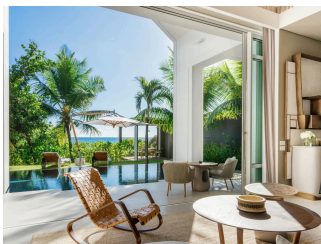

 2 Adults

BEACH VILLA

Nestled just in front of the pristine stretch of sand of Anse Intendance, the Beach Villas reveal a contemporary interpretation of traditional creole architecture. Guests are reminded of the proximity of these villas to the ocean which can present strong currents, and that the beach is only supervised during the day. In any event, we kindly remind our guests that they should be particularly careful near the ocean and that minors shall remain at all times under the sole supervision of their parents or legal guardians. • King-size bed • 220 sqm including terraces and swimming pool • 490 sqm also including private gardens • Lavish indoor and outdoor spaces • Spacious bathrooms and adjoining dressing rooms • Tropical outdoor patio • 13-metre-long swimming pool • Al-fresco dining pavilion • Beach-side lounge • Direct beach access to the sparkling Indian Ocean

 2 Adults

TWO-BEDROOM BEACH VILLA

Nestled just in front of the pristine stretch of sand of Anse Intendance, the Beach Villas reveal a contemporary interpretation of traditional creole architecture. Guests are reminded of the proximity of these villas to the ocean which can present strong currents, and that the beach is only supervised during the day. In any event, we kindly remind our guests that they should be particularly careful near the ocean and that minors shall remain at all times under the sole supervision of their parents or legal guardians. • One king-size bed and two queen beds • 350 sqm including terraces and swimming pool • 615 sqm also including private gardens • Lavish indoor and outdoor spaces • Spacious bathrooms and adjoining dressing rooms • Tropical outdoor patio • 13-metre-long swimming pool • Al-fresco dining pavilion • Beach-side lounge • Direct beach access to the sparkling Indian Ocean