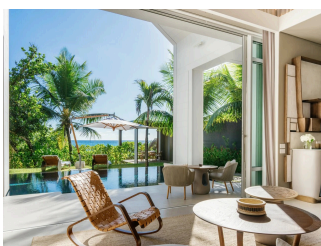

BEACH VILLA

Nestled just in front of the pristine stretch of sand of Anse Intendance, the Beach Villas reveal a contemporary interpretation of traditional creole architecture. Guests are reminded of the proximity of these villas to the ocean which can present strong currents, and that the beach is only supervised during the day. In any event, we kindly remind our guests that they should be particularly careful near the ocean and that minors shall remain at all times under the sole supervision of their parents or legal guardians. • King-size bed • 220 sqm including terraces and swimming pool • 490 sqm also including private gardens • Lavish indoor and outdoor spaces • Spacious bathrooms and adjoining