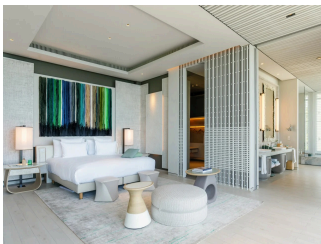

OCEAN HILL VILLA

Perched majestically on the Maison's hillside, the Hill Villas offer an exquisite hideaway lulled by the tranquil embrace of serene sea views. Considering this villa's cliff-side location inducing the risk of a fatal fall from the infinity swimming pool, we will exclusively welcome guests from 12 years old and above. Minors shall remain at all times under the sole supervision of their parents or legal guardians. Guests shall use the pool with diligence, reasonable care and safety. With your well-being and tranquillity at the forefront of our priorities, we shall request the completion of a safety waiver form upon check-in. • King-size bed • 235 sqm including terraces and swimming pool • Meticulously-crafted living spaces • Spacious bathroom and adjoining dressing room • Expansive terrace • 13-metre-long swimming pool • Al-fresco dining pavilion • Enchanting views overlooking the sparkling ocean

2 Adults