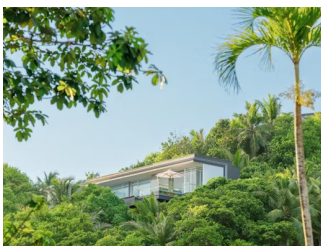

ACCOMMODATIONS

JUNGLE HILL VILLA

Coming 2025... Perched majestically on the Maison's hillside, the Jungle Hill Villas offer an enchanting hideaway nestled in the lush greenery of the jungle. Considering this villa's cliff-side location inducing the risk of a fatal fall from the infinity swimming pool, we will exclusively welcome guests from 12 years old and above. Minors shall remain at all times under the sole supervision of their parents or legal guardians. Guests shall use the pool with diligence, reasonable care and safety. With your well-being and tranquillity at the forefront of our priorities, we shall request the completion of a safety waiver form upon check-in. • King-size bed • 235 sqm including terraces and swimming pool • Meticulously-