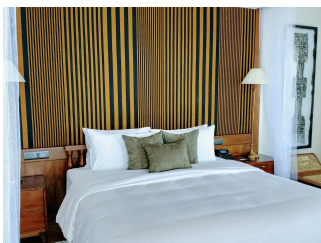

JUNIOR SUITE

 2 Adults

PREMIUM SUITE

 2 Adults

DELUXE SUITE

 2 Adults

DELUXE OCEAN VIEW SUITE

 2 Adults

LUXURY SUITE

 2 Adults

LUXURY BEACH ACCESS ROOM

 2 Adults

LUXURY SEAFRONT ROOM

 2 Adults

PREMIUM TERRACE ROOM

 2 Adults

PREMIUM POOL ACCESS ROOM

 2 Adults
