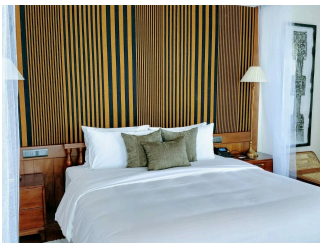

JUNIOR SUITE

 2 Adults

PREMIUM SUITE

 2 Adults

DELUXE SUITE

 2 Adults

DELUXE OCEAN VIEW SUITE

 2 Adults

LUXURY SUITE

 2 Adults

LUXURY BEACH ACCESS ROOM

 2 Adults

LUXURY SEAFRONT ROOM

 2 Adults

PREMIUM TERRACE ROOM

 2 Adults

PREMIUM POOL ACCESS ROOM

 2 Adults
