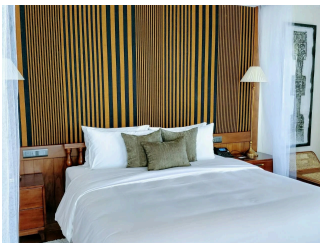

 159 Rooms

 4 Restaurants

 4 Star +

 2 Bars

CINNAMON BENTOTA BEACH

Board Basis Options

- Half Board
- Full Board
- All Inclusive
- Bed and Breakfast

FACILITIES

WATER SPORTS

INDOOR SPORTS

SPA

KIDS CLUB

GYM

CONFERENCE
FACILITY

ACCOMMODATIONS

JUNIOR SUITE

PREMIUM SUITE

DELUXE SUITE

DELUXE OCEAN VIEW SUITE

LUXURY SUITE

LUXURY BEACH ACCESS

LUXURY SEA VIEW