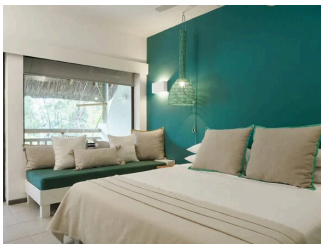

122 Rooms

3 Restaurants

4 Star

2 Bars

COIN DE MIRE ATTITUDE GRAND BAIE

Suitable For

- Family & Kids
- Honeymoon
- Adventurous
- Wellness Focused

Board Basis Options

- All Inclusive All In All Out
- Half Board

ACCOMMODATIONS

SUPERIOR

 2 Adults

DELUXE

 2 Adults

DELUXE FAMILY

 2 Adults