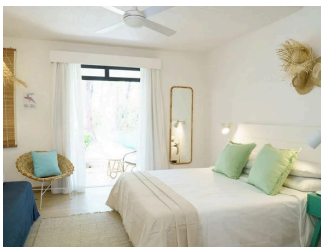

122 Rooms

3 Restaurants

4 Star

2 Bars

COIN DE MIRE ATTITUDE GRAND BAIE

Suitable For

- Family & Kids
- Honeymoon
- Adventurous
- Wellness Focused

Board Basis Options

- All Inclusive All In All Out
- Half Board

ACCOMMODATIONS

SUPERIOR

2 Adults