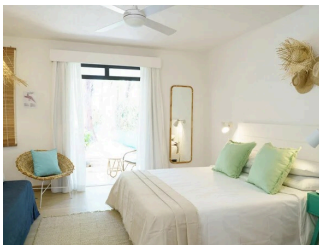

122 Rooms

3 Restaurants

4 Star

2 Bars

COIN DE MIRE ATTITUDE

GRAND BAIE

Suitable For

- Family & Kids
- Honeymoon
- Adventurous
- Wellness Focused

Board Basis Options

- All Inclusive All In All Out
- Half Board

ACCOMMODATIONS

SUPERIOR

2 Adults