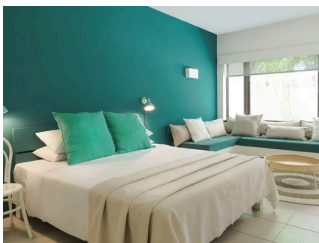

122 Rooms

3 Restaurants

4 Star

2 Bars

COIN DE MIRE ATTITUDE

GRAND BAIE

Suitable For

- Family & Kids
- Honeymoon
- Adventurous
- Wellness Focused

Board Basis Options

- All Inclusive All In All Out
- Half Board

ACCOMMODATIONS

SUPERIOR

2 Adults

DELUXE

2 Adults

DELUXE FAMILY