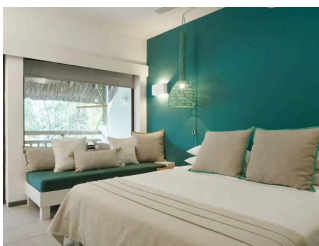

122 Rooms

3 Restaurants

4 Star

2 Bars

COIN DE MIRE ATTITUDE

GRAND BAIE

Suitable For

- Family & Kids
- Honeymoon
- Adventurous
- Wellness Focused

Board Basis Options

- All Inclusive All In All Out
- Half Board

ACCOMMODATIONS

SUPERIOR

2 Adults

DELUXE

2 Adults

DELUXE FAMILY