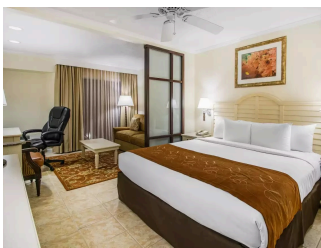

COMFORT SUITES PARADISE ISLAND

Suitable For

- Family & Kids
- Honeymoon Benefits
- Adventurous

Board Basis Options

- Room Only
- Breakfast

ACCOMMODATIONS

CSP JUNIOR SUITE DELUXE- KING BED POOL OR ISLAND VIEW