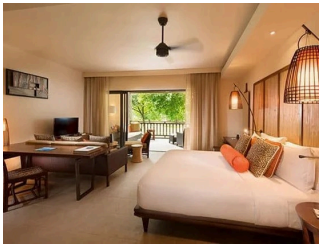

### *JUNIOR SUITE*

Each junior suite measuring 62 m2 offers. Air-conditioning, ceiling fan, hairdryer, LCD TV,, telephone, minibar, safe, 24 hour room service, bathroom, with bath tub, double vanities, separate shower, WC and free wifi.

### *SENIOR SUITE*

Each Senior Suite measuring 80 m2 offers; Air-conditioning, ceiling fan, hairdryer, LCD TV, telephone, mini bar, safe, 24 hour room service, bathroom with bath tub, double vanities, separate shower, WC and free WIFI.