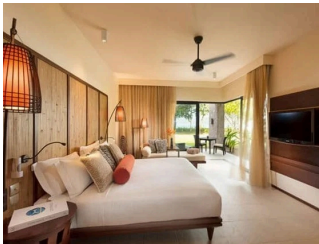

### *JUNIOR SUITE*

Each junior suite measuring 62 m2 offers. Air-conditioning, ceiling fan, hairdryer, LCD TV,, telephone, minibar, safe, 24 hour room service, bathroom, with bath tub, double vanities, separate shower, WC and free wifi.

### *SENIOR SUITE*

Each Senior Suite measuring 80 m2 offers; Air-conditioning, ceiling fan, hairdryer, LCD TV, telephone, mini bar, safe, 24 hour room service, bathroom with bath tub, double vanities, separate shower, WC and free WIFI.

### 1 BEDROOM BEACH VILLA WITH PRIVATE POOL

Each Beach Villa offers: Air-conditioning, ceiling fan, hairdryer, large en-suite bathrooms, private swimming pool, pergola, LCD TV, telephone, mini bar, mini wine cooler with a selection of wine, tea and coffee facilities, Safe and complimentary WIFI.