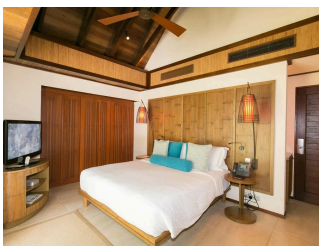

3 BEDROOM FAMILY VILLA WITH PRIVATE POOL

Each Family villa measuring 330 m2 offers: en-suites bathroom, private swimming pool, pergola for relaxation and aperitifs, LCD TV, safe, Air-conditioning, ceiling fan, hairdryer, mini bar, mini vine cooler with a selection of wine, tea and coffee facilities, safe, telephone and complimentary WIFI.