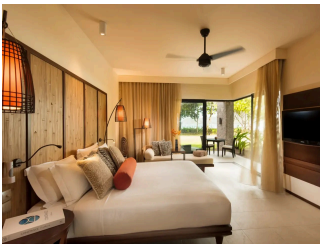

PREMIUM JUNIOR SUITE

2 Adults