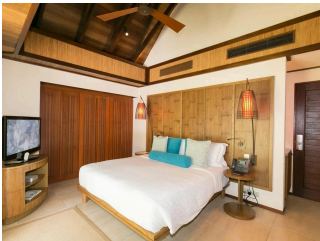

3 BEDROOM FAMILY VILLA WITH PRIVATE POOL

Each Family villa measuring 330 m2 offers: en-suites bathroom, private swimming pool, pergola for relaxation and aperitifs, LCD TV, safe, Air-conditioning, ceiling fan, hairdryer, mini bar, mini vine cooler with a selection of wine, tea and coffee facilities, safe, telephone and complimentary WIFI.

6 Adults