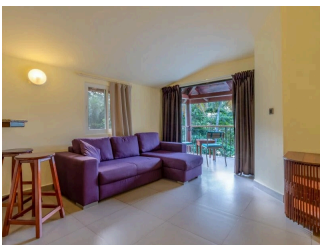

SUPERIOR SIGNATURE

2 Adults