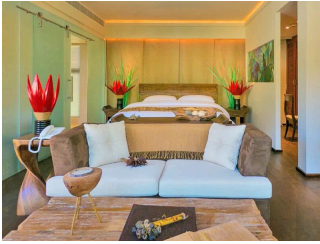

 10 Rooms

 2 Restaurants

 4 Star +

 2 Bars

DHEVATARA BEACH HOTEL

PRASLIN, SEYCHELLES

Set on Praslin, a small beachfront boutique hotel offering a limited number of individually styled suites directly across from Grand Anse. The focus is on a quiet, intimate atmosphere with personalised service and easy access to the beach. Interiors are contemporary with a soft, understated finish, supported by a relaxed dining concept on site. Suited to couples seeking a low-key, design-led base in a convenient coastal location rather than a full-service resort stay.

Suitable For

- Honeymoon Benefits

Board Basis Options

- Breakfast
- Half Board
- Full Board

ACCOMMODATIONS

CLASSIC SUITE

POOL VIEW SUITE

SEA VIEW SUITE

FRONT OCEAN VIEW SUITE

FAMILY SUITE