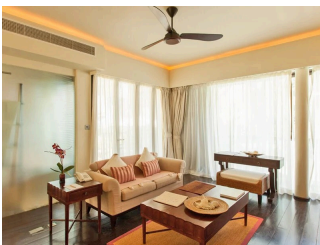

 10 Rooms

 2 Restaurants

 4 Star +

 2 Bars

DHEVATARA BEACH HOTEL

PRASLIN, SEYCHELLES

Set on Praslin, a small beachfront boutique hotel offering a limited number of individually styled suites directly across from Grand Anse. The focus is on a quiet, intimate atmosphere with personalised service and easy access to the beach. Interiors are contemporary with a soft, understated finish, supported by a relaxed dining concept on site. Suited to couples seeking a low-key, design-led base in a convenient coastal location rather than a full-service resort stay.

Suitable For

- Honeymoon Benefits

Board Basis Options

- Breakfast
- Half Board
- Full Board

ACCOMMODATIONS

CLASSIC SUITE

POOL VIEW SUITE

SEA VIEW SUITE