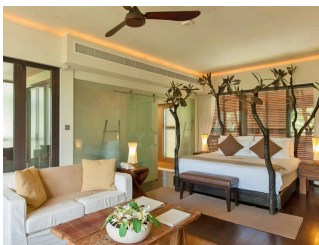

 10 Rooms

 2 Restaurants

 4 Star +

 2 Bars

DHEVATARA BEACH HOTEL

PRASLIN, SEYCHELLES

Set on Praslin, a small beachfront boutique hotel offering a limited number of individually styled suites directly across from Grand Anse. The focus is on a quiet, intimate atmosphere with personalised service and easy access to the beach. Interiors are contemporary with a soft, understated finish, supported by a relaxed dining concept on site. Suited to couples seeking a low-key, design-led base in a convenient coastal location rather than a full-service resort stay.

Suitable For

- Honeymoon Benefits

Board Basis Options

- Breakfast
- Half Board
- Full Board

ACCOMMODATIONS

CLASSIC SUITE

POOL VIEW SUITE

SEA VIEW SUITE

FRONT OCEAN VIEW SUITE

FAMILY SUITE