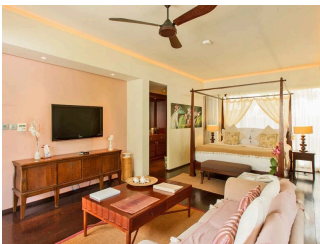

 10 Rooms

 2 Restaurants

 4 Star +

 2 Bars

DHEVATARA BEACH HOTEL

PRASLIN, SEYCHELLES

Set on Praslin, a small beachfront boutique hotel offering a limited number of individually styled suites directly across from Grand Anse. The focus is on a quiet, intimate atmosphere with personalised service and easy access to the beach. Interiors are contemporary with a soft, understated finish, supported by a relaxed dining concept on site. Suited to couples seeking a low-key, design-led base in a convenient coastal location rather than a full-service resort stay.

Suitable For

- Honeymoon Benefits

Board Basis Options

- Breakfast
- Half Board
- Full Board

ACCOMMODATIONS

CLASSIC SUITE

POOL VIEW SUITE

SEA VIEW SUITE

FRONT OCEAN VIEW SUITE

FAMILY SUITE