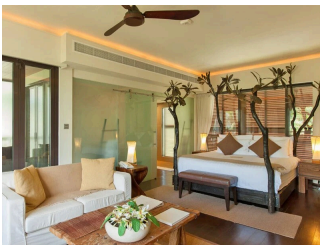

10 Rooms

2 Restaurants

4 Star +

2 Bars

DHEVATARA BEACH HOTEL

PRASLIN, SEYCHELLES

Set on Praslin, a small beachfront boutique hotel offering a limited number of individually styled suites directly across from Grand Anse. The focus is on a quiet, intimate atmosphere with personalised service and easy access to the beach. Interiors are contemporary with a soft, understated finish, supported by a relaxed dining concept on site. Suited to couples seeking a low-key, design-led base in a convenient coastal location rather than a full-service resort stay.

Suitable For

- Honeymoon Benefits

Board Basis Options

- Breakfast
- Half Board
- Full Board

ACCOMMODATIONS

CLASSIC SUITE

POOL VIEW SUITE

SEA VIEW SUITE

FRONT OCEAN VIEW SUITE

FAMILY SUITE