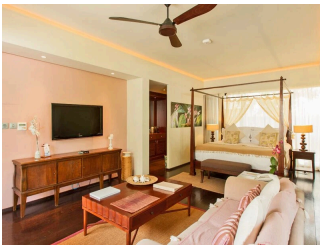

10 Rooms

2 Restaurants

4 Star +

2 Bars

DHEVATARA BEACH HOTEL

PRASLIN, SEYCHELLES

Set on Praslin, a small beachfront boutique hotel offering a limited number of individually styled suites directly across from Grand Anse. The focus is on a quiet, intimate atmosphere with personalised service and easy access to the beach. Interiors are contemporary with a soft, understated finish, supported by a relaxed dining concept on site. Suited to couples seeking a low-key, design-led base in a convenient coastal location rather than a full-service resort stay.

Suitable For

- Honeymoon Benefits

Board Basis Options

- Breakfast
- Half Board
- Full Board

ACCOMMODATIONS

CLASSIC SUITE

POOL VIEW SUITE

SEA VIEW SUITE

FRONT OCEAN VIEW SUITE

FAMILY SUITE