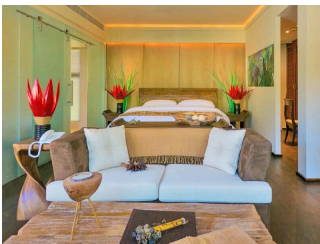

10 Rooms

2 Restaurants

4 Star +

2 Bars

DHEVATARA BEACH HOTEL

PRASLIN, SEYCHELLES

Set on Praslin, a small beachfront boutique hotel offering a limited number of individually styled suites directly across from Grand Anse. The focus is on a quiet, intimate atmosphere with personalised service and easy access to the beach. Interiors are contemporary with a soft, understated finish, supported by a relaxed dining concept on site. Suited to couples seeking a low-key, design-led base in a convenient coastal location rather than a full-service resort stay.

Suitable For

- Honeymoon Benefits

Board Basis Options

- Breakfast
- Half Board
- Full Board

ACCOMMODATIONS

CLASSIC SUITE

POOL VIEW SUITE

SEA VIEW SUITE

FRONT OCEAN VIEW SUITE

FAMILY SUITE