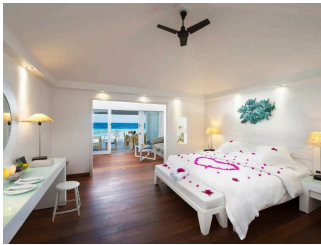

 70 Rooms

 5 Restaurants

 5 Star

 3 Bars

DIAMONDS THUDUFUSHI

Suitable For

- Family & Kids
- Honeymoon
- All Inclusive
- Wellness Focused

Transfers

- Seaplane Transfer

Board Basis Options

- All Inclusive
- Premium All Inclusive

FACILITIES

SEAPLANE
TRANSFER

ACCOMMODATIONS

BEACH FRONT VILLA

 2 Adults

BEACH FRONT JUNIOR SUITE

 2 Adults

SAND BANK JUNIOR SUITE

BEACH FRONT SUITE

 2 Adults

WATER VILLA

JACUZZI WATER VILLA

TWO BEDROOM VILLA