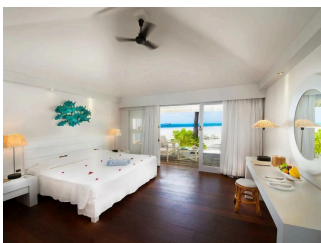

 70 Rooms

 5 Restaurants

 5 Star

 3 Bars

DIAMONDS THUDUFUSHI

Suitable For

- Family & Kids
- Honeymoon
- All Inclusive
- Wellness Focused

Transfers

- Seaplane Transfer

Board Basis Options

- All Inclusive
- Premium All Inclusive

FACILITIES

SEAPLANE
TRANSFER

ACCOMMODATIONS

BEACH FRONT VILLA

 2 Adults

BEACH FRONT JUNIOR SUITE

 2 Adults

SAND BANK JUNIOR SUITE

BEACH FRONT SUITE

 2 Adults

WATER VILLA

JACUZZI WATER VILLA

TWO BEDROOM VILLA