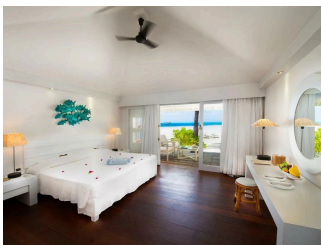

 70 Rooms

 5 Restaurants

 5 Star

 3 Bars

DIAMONDS THUDUFUSHI

Suitable For

- Family & Kids
- Honeymoon
- All Inclusive
- Wellness Focused

Transfers

- Seaplane Transfer

Board Basis Options

- All Inclusive
- Premium All Inclusive

FACILITIES

SEAPLANE
TRANSFER

ACCOMMODATIONS

BEACH FRONT VILLA

 2 Adults

BEACH FRONT JUNIOR SUITE

 2 Adults

SAND BANK JUNIOR SUITE

BEACH FRONT SUITE

 2 Adults

WATER VILLA

JACUZZI WATER VILLA

TWO BEDROOM VILLA