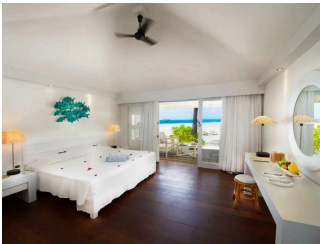

 70 Rooms

 5 Restaurants

 5 Star

 3 Bars

DIAMONDS THUDUFUSHI

Suitable For

- Family & Kids
- Honeymoon
- All Inclusive
- Wellness Focused

Transfers

- Seaplane Transfer

Board Basis Options

- All Inclusive
- Premium All Inclusive

FACILITIES

SEAPLANE
TRANSFER

ACCOMMODATIONS

BEACH FRONT VILLA

 2 Adults

BEACH FRONT JUNIOR SUITE

 2 Adults

SAND BANK JUNIOR SUITE

BEACH FRONT SUITE

 2 Adults

WATER VILLA

JACUZZI WATER VILLA

TWO BEDROOM VILLA