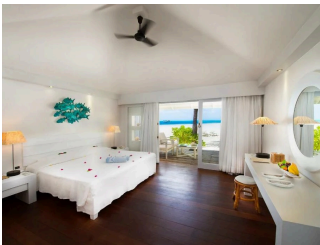

 70 Rooms

 5 Restaurants

 5 Star

 3 Bars

DIAMONDS THUDUFUSHI

Suitable For

- Family & Kids
- Honeymoon
- All Inclusive
- Wellness Focused

Transfers

- Seaplane Transfer

Board Basis Options

- All Inclusive
- Premium All Inclusive

FACILITIES

SEAPLANE
TRANSFER

ACCOMMODATIONS

BEACH FRONT VILLA

 2 Adults

BEACH FRONT JUNIOR SUITE

 2 Adults

SAND BANK JUNIOR SUITE

BEACH FRONT SUITE

 2 Adults

WATER VILLA

JACUZZI WATER VILLA

TWO BEDROOM VILLA