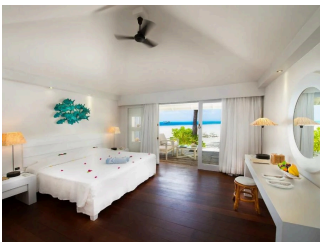

 70 Rooms

 5 Restaurants

 5 Star

 3 Bars

DIAMONDS THUDUFUSHI

Suitable For

- Family & Kids
- Honeymoon
- All Inclusive
- Wellness Focused

Transfers

- Seaplane Transfer

Board Basis Options

- All Inclusive
- Premium All Inclusive

FACILITIES

SEAPLANE
TRANSFER

ACCOMMODATIONS

BEACH FRONT VILLA

 2 Adults

BEACH FRONT JUNIOR SUITE

 2 Adults

SAND BANK JUNIOR SUITE

BEACH FRONT SUITE

 2 Adults

WATER VILLA

JACUZZI WATER VILLA

TWO BEDROOM VILLA