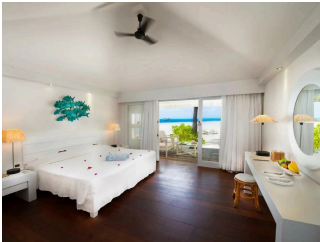

 70 Rooms

 5 Restaurants

 5 Star

 3 Bars

DIAMONDS THUDUFUSHI

Suitable For

- Family & Kids
- Honeymoon
- All Inclusive
- Wellness Focused

Transfers

- Seaplane Transfer

Board Basis Options

- All Inclusive
- Premium All Inclusive

FACILITIES

SEAPLANE
TRANSFER

ACCOMMODATIONS

BEACH FRONT VILLA

 2 Adults

BEACH FRONT JUNIOR SUITE

 2 Adults

SAND BANK JUNIOR SUITE

BEACH FRONT SUITE

 2 Adults

WATER VILLA

JACUZZI WATER VILLA

TWO BEDROOM VILLA