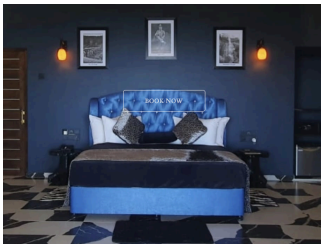

10 Rooms

1 Restaurants

3 Star

1 Bars

DREAM CLIFF MOUNTAIN RESORT

Suitable For

- Family & Kids
- Honeymoon

Board Basis Options

- Bed and Breakfast

ACCOMMODATIONS

KING BEEHIVE

 2 Adults