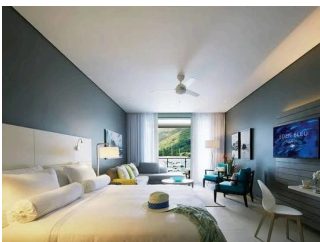

88 Rooms

1 Restaurants

4 Star

1 Bars

EDEN BLEU HOTEL

Board Basis Options

- Breakfast
- Half Board
- Full Board

ACCOMMODATIONS

DELUXE MARINA VIEW ROOM

2 Adults

LUXURY SUITE MARINA VIEW

2 Adults

PRESIDENTIAL SUITE

 2 Adults

STANDARD ROOM WITH TERRACE – GARDEN VIEW

 2 Adults