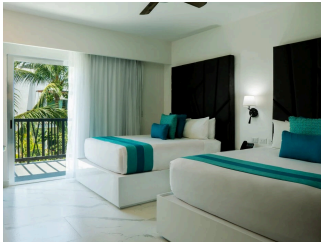

GYM

TENNIS COURT

ACCOMMODATIONS

DELUXE ROOM POOL/GARDEN VIEW

Guests can enjoy a dream stay in the Deluxe Rooms, thoughtfully designed for comfort and relaxation. These elegant and sophisticated rooms feature either two double beds or one king-size bed, along with a spacious bathroom complete with dual vanities. Each room also offers a private balcony with beautiful views of the garden or pool, creating a serene setting enhanced by contemporary design and refined décor. With 527 sq ft of space, the Deluxe Room provides a stylish and comfortable retreat.

 2 Adults

1 BEDROOM RESIDENCE POOL/GARDEN VIEW

Designed to feel like a home away from home, these spacious 710 sq ft suites offer comfort, privacy, and a sophisticated atmosphere for a truly relaxing stay. Each suite features a fully equipped kitchen with a refrigerator, microwave, oven, and stove, alongside a separate living area with a TV, dining space, and a double sofa bed. A private balcony provides the perfect setting to enjoy the surrounding beauty. The bedroom is thoughtfully separated from the living and kitchen areas by sliding wooden doors, offering added privacy and featuring a king-size bed. The suite is completed by a private bathroom with dual vanities and premium amenities, ensuring every detail of comfort and well-being is considered.