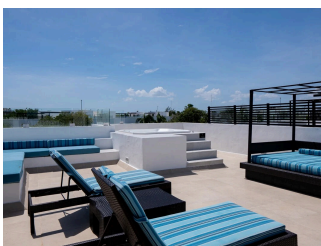

1 BEDROOM PENTHOUSE RESIDENCE POOL/GARDEN VIEW

When you stay in this suite of 1119 sq ft., you will be totally amazed as you immerse yourself in a sanctuary that will allow you to disconnect from the hustle and bustle of everyday life while enjoying a paradise of comfort and serenity. Here you can experience magical sunsets with incredible views from the modern private rooftop with comfortable seating, all while enjoying a refreshing drink in this intimate space, ideal for sharing with your loved ones. In this suite, you can immerse yourself in the peace of paradise with all the comforts of the

2 Adults