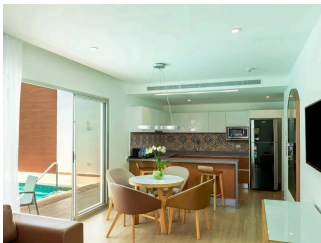

1 BEDROOM SWIM-UP RESIDENCE POOL VIEW

This elegant 710 sq ft residence perfectly blends relaxation and sophistication, creating a serene retreat designed to exceed expectations. Offering all the comforts of the One-Bedroom Residence, this suite elevates the experience with direct swim-up access to a crystal-clear pool. Surrounded by lush tropical vegetation, guests can unwind to the soothing sounds of nature while enjoying seamless indoor-outdoor living.

2 Adults