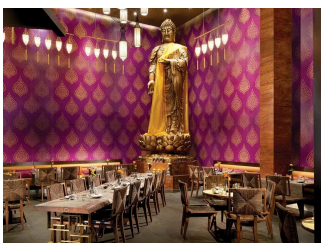

 662 Rooms

 10 Restaurants

 4 Star +

 6 Bars

ESSENCE AT THE FIVES BEACH

PLAYA XCALACOCO, RIVIERA MAYA

Essence at The Fives Beach, À La Carte All Inclusive offers a collection of luxurious and spacious one, two and three-bedroom suites, including penthouses with private lounge terraces, alongside an exclusive full-service spa. Ideally located in Playa del Carmen on the Riviera Maya, the resort is just 40 minutes south of Cancun International Airport. Its prime setting allows guests to easily explore the best of the destination, from charming restaurants and boutique shops to the vibrant attractions of downtown Playa del Carmen, just 10 minutes away.

 6 Adults

FOOD AND DRINK

RESTAURANTS

FLAVOURS
International buffet

MESTIZO
Mexican Cuisine

LA BRASSERIE
A touch of exquisite French flavour

OKA
Sushi bar and Japanese delights

KOH THAI
Thai favourites