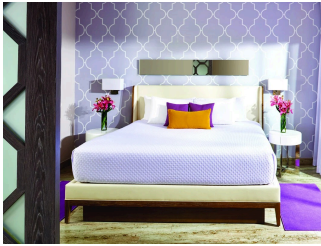

 2 Adults

1 BEDROOM RESIDENCE POOL/GARDEN VIEW

Designed to feel like a home away from home, these spacious 710 sq ft suites offer comfort, privacy, and a sophisticated atmosphere for a truly relaxing stay. Each suite features a fully equipped kitchen with a refrigerator, microwave, oven, and stove, alongside a separate living area with a TV, dining space, and a double sofa bed. A private balcony provides the perfect setting to enjoy the surrounding beauty. The bedroom is thoughtfully separated from the living and kitchen areas by sliding wooden doors, offering added privacy and featuring a king-size bed. The suite is completed by a private bathroom with dual vanities and premium amenities, ensuring every detail of comfort and well-being is considered.

 2 Adults

2 BEDROOM RESIDENCE POOL/GARDEN VIEW

This spacious 1,152 sq ft suite offers an ideal blend of comfort and versatility, perfect for families or groups seeking a relaxed yet refined stay. The main suite features a contemporary living area with a double sofa bed, dining space, and television, alongside a fully equipped kitchen with a stove, refrigerator, oven, and microwave. The private master bedroom includes a king-size bed, balcony, and an en-suite bathroom with dual vanities and premium amenities. The second bedroom offers the choice of two double beds or one king-size bed, as well as its own television, private balcony, and a full bathroom designed for ultimate relaxation. The two bedrooms can be connected via an adjoining door, external corridor, or a private entrance, providing flexibility and privacy to suit every guest's needs.