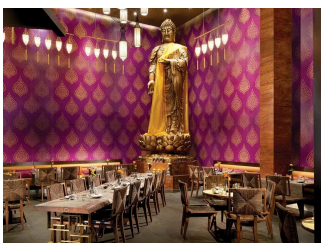

 662 Rooms

 10 Restaurants

 4 Star +

 6 Bars

ESSENCE AT THE FIVES BEACH

RIVIERA MAYA, MEXICO

Essence at The Fives Beach, À La Carte All Inclusive offers a collection of luxurious and spacious one, two and three-bedroom suites, including penthouses with private lounge terraces, alongside an exclusive full-service spa. Ideally located in Playa del Carmen on the Riviera Maya, the resort is just 40 minutes south of Cancun International Airport. Its prime setting allows guests to easily explore the best of the destination, from charming restaurants and boutique shops to the vibrant attractions of downtown Playa del Carmen, just 10 minutes away.

 6 Adults

FOOD AND DRINK

RESTAURANTS

FLAVOURS
International buffet

MESTIZO
Mexican Cuisine

LA BRASSERIE
A touch of exquisite French flavour

OKA
Sushi bar and Japanese delights

KOH THAI
Thai favourites