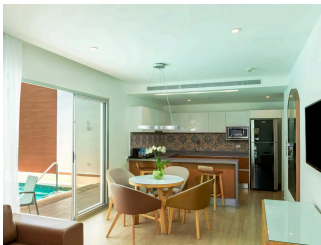

1 BEDROOM SWIM-UP RESIDENCE POOL VIEW

This elegant 710 sq ft residence perfectly blends relaxation and sophistication, creating a serene retreat designed to exceed expectations. Offering all the comforts of the One-Bedroom Residence, this suite elevates the experience with direct swim-up access to a crystal-clear pool. Surrounded by lush tropical vegetation, guests can unwind to the soothing sounds of nature while enjoying seamless indoor-outdoor living.

2 Adults