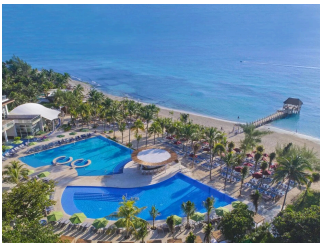

BREEZE BAR

Some photos are non-official images and are used for representative purposes.