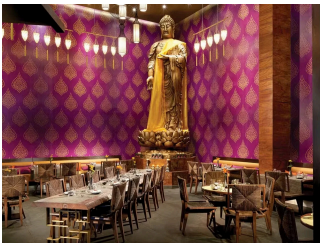

KOH THAI
Thai favourites