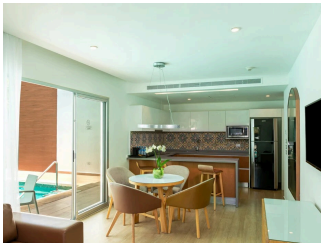

1 BEDROOM SWIM-UP RESIDENCE POOL VIEW

This elegant 710 sq ft residence perfectly blends relaxation and sophistication, creating a serene retreat designed to exceed expectations. Offering all the comforts of the One-Bedroom Residence, this suite elevates the experience with direct swim-up access to a crystal-clear pool. Surrounded by lush tropical vegetation, guests can unwind to the soothing sounds of nature while enjoying seamless indoor-outdoor living.

2 Adults