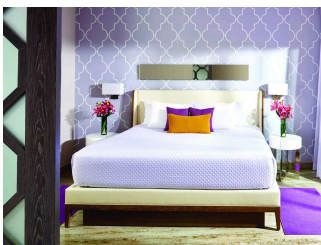

 2 Adults

1 BEDROOM RESIDENCE POOL/GARDEN VIEW

Designed to feel like a home away from home, these spacious 710 sq ft suites offer comfort, privacy, and a sophisticated atmosphere for a truly relaxing stay. Each suite features a fully equipped kitchen with a refrigerator, microwave, oven, and stove, alongside a separate living area with a TV, dining space, and a double sofa bed. A private balcony provides the perfect setting to enjoy the surrounding beauty. The bedroom is thoughtfully separated from the living and kitchen areas by sliding wooden doors, offering added privacy and featuring a king-size bed. The suite is completed by a private bathroom with dual vanities and premium amenities, ensuring every detail of comfort and well-being is considered.

 2 Adults

2 BEDROOM RESIDENCE POOL/GARDEN VIEW

This spacious 1,152 sq ft suite offers an ideal blend of comfort and versatility, perfect for families or groups seeking a relaxed yet refined stay. The main suite features a contemporary living area with a double sofa bed, dining space, and television, alongside a fully equipped kitchen with a stove, refrigerator, oven, and microwave. The private master bedroom includes a king-size bed, balcony, and an en-suite bathroom with dual vanities and premium amenities. The second bedroom offers the choice of two double beds or one king-size bed, as well as its own television, private balcony, and a full bathroom designed for ultimate relaxation. The two bedrooms can be connected via an adjoining door, external corridor, or a private entrance, providing flexibility and privacy to suit every guest's needs.