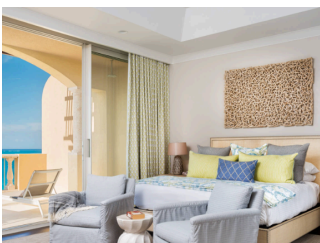

### VILLAS JUNIOR SUITE

Located in The Villas Suites section for all ages, these junior suites include oceanfront views, terrace, shower, free wireless Internet access, LCD TV, a spacious desk, and a safe large enough for a notebook PC. American breakfast in the restaurant is included.

 2 Adults

*GRACE BAY JUNIOR SUITE*

Beautiful Ground Level junior suites located in the adults-only Hotel Building (for ages 16 and older only). Each suite features an oceanfront view with a king bed, kitchenette, terrace, separate bath and shower, free wireless Internet access, CD and DVD players, iPod dock and widescreen LCD TV. American breakfast in the restaurant is included. Set to redefine service in the Caribbean our dedicated Personal Concierge team will ensure your stay is handmade to your preference and Grace Bay Club is your hotel of choice in Turks and Caicos. These suites are only available on the Ground Level.

 2 Adults

*HOTEL LUXURY TWO BEDROOM SUITE*

 4 Adults

*VILLAS LUXURY TWO BEDROOM SUITE*

 4 Adults

*HOTEL GRACE BAY TWO BEDROOM SUITE*

 4 Adults

*VILLAS GRACE BAY TWO BEDROOM SUITE*

 4 Adults

*VILLAS GRACE BAY THREE BEDROOM SUITE*

 6 Adults

*ESTATE FOUR BEDROOM RESIDENCE*

 8 Adults

*ESTATE FOUR BEDROOM PREMIER RESIDENCE*

 8 Adults

*ESTATE FOUR BEDROOM BEACH LEVEL RESIDENCE*