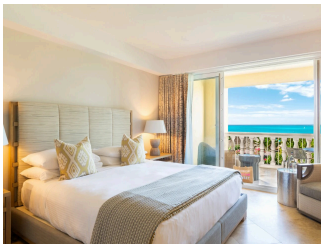

### VILLAS JUNIOR SUITE

Located in The Villas Suites section for all ages, these junior suites include oceanfront views, terrace, shower, free wireless Internet access, LCD TV, a spacious desk, and a safe large enough for a notebook PC. American breakfast in the restaurant is included.

 2 Adults

*GRACE BAY JUNIOR SUITE*

Beautiful Ground Level junior suites located in the adults-only Hotel Building (for ages 16 and older only). Each suite features an oceanfront view with a king bed, kitchenette, terrace, separate bath and shower, free wireless Internet access, CD and DVD players, iPod dock and widescreen LCD TV. American breakfast in the restaurant is included. Set to redefine service in the Caribbean our dedicated Personal Concierge team will ensure your stay is handmade to your preference and Grace Bay Club is your hotel of choice in Turks and Caicos. These suites are only available on the Ground Level.