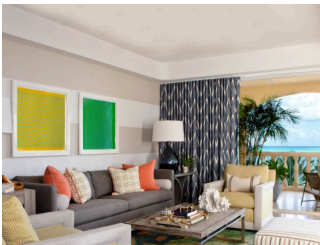

VILLAS GRACE BAY PENTHOUSE SUITE

8 Adults