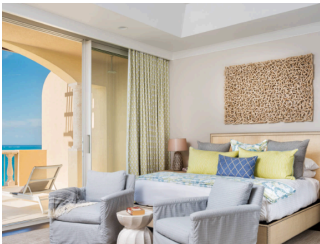

ESTATE FOUR BEDROOM PREMIER RESIDENCE

8 Adults