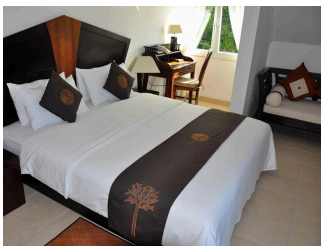

### *TWO BEDROOM DUPLEX APARTMENT*

The Duplex consists 2 air-conditioned bedrooms each with en-suite bathroom with shower located on the first floor. The master bedroom has a king-size double bed and the second bedroom twin beds. Each room has a room safe, ceiling fan and a private terrace. Downstairs there is a large open-plan full equipped kitchen including dishwasher and fridge/freezer, with a spacious living and dining area with flat-screen TV, ceiling fan, guest toilet, washing machine with integrated tumble dryer, and a furnished balcony of 20 sqm catering for outdoor dining and relaxation.

### *ONE BEDROOM TERRACE STUDIO*

The Terrace Studio consists a king-size bed with air-conditioning and ceiling fan, lounge area with small library, open-plan large kitchenette which is fully-equipped including dishwasher and washing machine. There is a separate bathroom with shower and 220V razor plug. The Terrace Studio opens out onto a small garden with outdoor dining table with sun umbrella and beach beds overlooking the pool area.

### *TWO BEDROOM PENTHOUSE APARTMENT*

The Penthouse with 2-bedrooms is a spacious 145 sqm unit on one level with a separate fully-equipped kitchen, living and dining room with flat-screen TV, ceiling fan, guest toilet and furnished balcony of 18 sqm. There is a separate laundry room with washing machine and integrated tumble dryer. The large master bedroom with king-size bed is air-conditioned with sitting area, study corner, storage room, private terrace and en-suite bathroom and shower. The second air-conditioned bedroom also has a king-size double bed with private terrace and en-suite bathroom with shower.