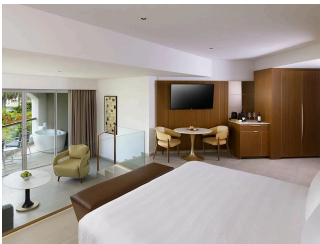

## ACCOMMODATIONS

CARIBBEAN SUITE (KING BED & SOFA BED)

 2 Adults

*CARIBBEAN SUITE (DOUBLE BEDS & SOFA BED)*

 2 Adults

*CARIBBEAN SAND SUITE (KING BED & SOFA BED)*

 2 Adults

*CARIBBEAN SAND SUITE (DOUBLE BEDS & SOFA BED)*

 2 Adults

*CARIBBEAN DIAMOND (KING BED & SOFA BED)*

 2 Adults

*CARIBBEAN DIAMOND (DOUBLE BEDS & SOFA BED)*

 2 Adults

*ROCK ROYALTY CARIBBEAN SAND SUITE (KING BED & SOFA BED)*

 2 Adults

*ROCK FAMILY SUITE (ONE BEDROOM) KING BED & TWO SOFA BEDS*