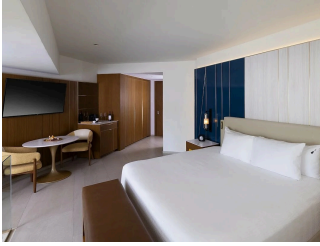

## ACCOMMODATIONS

CARIBBEAN SUITE (KING BED & SOFA BED)

 2 Adults

*CARIBBEAN SUITE (DOUBLE BEDS & SOFA BED)*

 2 Adults

*CARIBBEAN SAND SUITE (KING BED & SOFA BED)*

 2 Adults

*CARIBBEAN SAND SUITE (DOUBLE BEDS & SOFA BED)*

 2 Adults

*CARIBBEAN DIAMOND (KING BED & SOFA BED)*

 2 Adults

*CARIBBEAN DIAMOND (DOUBLE BEDS & SOFA BED)*

 2 Adults

*ROCK ROYALTY CARIBBEAN SAND SUITE (KING BED & SOFA BED)*

 2 Adults

*ROCK FAMILY SUITE (ONE BEDROOM) KING BED & TWO SOFA BEDS*