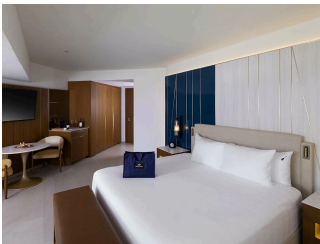

## ACCOMMODATIONS

CARIBBEAN SUITE (KING BED & SOFA BED)

 2 Adults

*CARIBBEAN SUITE (DOUBLE BEDS & SOFA BED)*

 2 Adults

*CARIBBEAN SAND SUITE (KING BED & SOFA BED)*

 2 Adults

*CARIBBEAN SAND SUITE (DOUBLE BEDS & SOFA BED)*

 2 Adults

*CARIBBEAN DIAMOND (KING BED & SOFA BED)*

 2 Adults

*CARIBBEAN DIAMOND (DOUBLE BEDS & SOFA BED)*

 2 Adults

*ROCK ROYALTY CARIBBEAN SAND SUITE (KING BED & SOFA BED)*

 2 Adults

*ROCK FAMILY SUITE (ONE BEDROOM) KING BED & TWO SOFA BEDS*