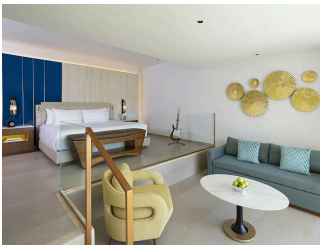

## ACCOMMODATIONS

CARIBBEAN SUITE (KING BED & SOFA BED)

 2 Adults

*CARIBBEAN SUITE (DOUBLE BEDS & SOFA BED)*

 2 Adults

*CARIBBEAN SAND SUITE (KING BED & SOFA BED)*

 2 Adults

*CARIBBEAN SAND SUITE (DOUBLE BEDS & SOFA BED)*

 2 Adults

*CARIBBEAN DIAMOND (KING BED & SOFA BED)*

 2 Adults

*CARIBBEAN DIAMOND (DOUBLE BEDS & SOFA BED)*

 2 Adults

*ROCK ROYALTY CARIBBEAN SAND SUITE (KING BED & SOFA BED)*

 2 Adults

*ROCK FAMILY SUITE (ONE BEDROOM) KING BED & TWO SOFA BEDS*