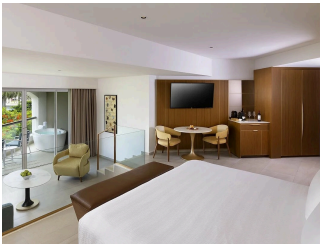

## ACCOMMODATIONS

CARIBBEAN SUITE (KING BED & SOFA BED)

 2 Adults

*CARIBBEAN SUITE (DOUBLE BEDS & SOFA BED)*

 2 Adults

*CARIBBEAN SAND SUITE (KING BED & SOFA BED)*

 2 Adults

*CARIBBEAN SAND SUITE (DOUBLE BEDS & SOFA BED)*

 2 Adults

*CARIBBEAN DIAMOND (KING BED & SOFA BED)*

 2 Adults

*CARIBBEAN DIAMOND (DOUBLE BEDS & SOFA BED)*

 2 Adults

*ROCK ROYALTY CARIBBEAN SAND SUITE (KING BED & SOFA BED)*

 2 Adults

*ROCK FAMILY SUITE (ONE BEDROOM) KING BED & TWO SOFA BEDS*