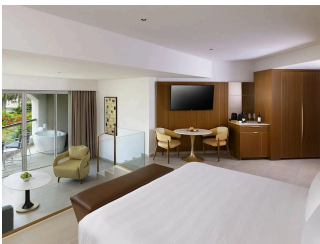

 1882 Rooms

 17 Restaurants

 5 Star

 6 Bars

HARD ROCK HOTEL PUNTA CANA

Suitable For

- Family & Kids
- Honeymoon
- Adventurous
- All Inclusive
- Wellness Focused

Board Basis Options

- All Inclusive

ACCOMMODATIONS

CARIBBEAN SUITE (KING BED & SOFA BED)

 2 Adults

CARIBBEAN SUITE (DOUBLE BEDS & SOFA BED)

 2 Adults

CARIBBEAN SAND SUITE (KING BED & SOFA BED)

 2 Adults

CARIBBEAN SAND SUITE (DOUBLE BEDS & SOFA BED)

 2 Adults

CARIBBEAN DIAMOND (KING BED & SOFA BED)

 2 Adults

CARIBBEAN DIAMOND (DOUBLE BEDS & SOFA BED)

 2 Adults

ROCK ROYALTY CARIBBEAN SAND SUITE (KING BED & SOFA BED)