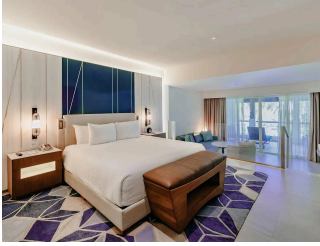

 1882 Rooms

 17 Restaurants

 5 Star

 6 Bars

HARD ROCK HOTEL PUNTA CANA

Suitable For

- Family & Kids
- Honeymoon
- Adventurous
- All Inclusive
- Wellness Focused

Board Basis Options

- All Inclusive

ACCOMMODATIONS

CARIBBEAN SUITE (KING BED & SOFA BED)

 2 Adults

CARIBBEAN SUITE (DOUBLE BEDS & SOFA BED)

 2 Adults

CARIBBEAN SAND SUITE (KING BED & SOFA BED)

 2 Adults

CARIBBEAN SAND SUITE (DOUBLE BEDS & SOFA BED)

 2 Adults

CARIBBEAN DIAMOND (KING BED & SOFA BED)

 2 Adults

CARIBBEAN DIAMOND (DOUBLE BEDS & SOFA BED)

 2 Adults

ROCK ROYALTY CARIBBEAN SAND SUITE (KING BED & SOFA BED)

 2 Adults

ROCK FAMILY SUITE (ONE BEDROOM) KING BED & TWO SOFA BEDS

 2 Adults

ISLANDER JUNIOR SUITE KING

 2 Adults

ISLANDER JUNIOR SUITE TWO KING BEDS & SOFA BED

 2 Adults

GALLERY