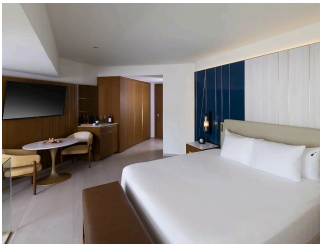

 1882 Rooms

 17 Restaurants

 5 Star

 6 Bars

HARD ROCK HOTEL PUNTA CANA

Suitable For

- Family & Kids
- Honeymoon
- Adventurous
- All Inclusive
- Wellness Focused

Board Basis Options

- All Inclusive

ACCOMMODATIONS

CARIBBEAN SUITE (KING BED & SOFA BED)

 2 Adults

CARIBBEAN SUITE (DOUBLE BEDS & SOFA BED)

 2 Adults

CARIBBEAN SAND SUITE (KING BED & SOFA BED)

 2 Adults

CARIBBEAN SAND SUITE (DOUBLE BEDS & SOFA BED)

 2 Adults

CARIBBEAN DIAMOND (KING BED & SOFA BED)

 2 Adults

CARIBBEAN DIAMOND (DOUBLE BEDS & SOFA BED)

 2 Adults

ROCK ROYALTY CARIBBEAN SAND SUITE (KING BED & SOFA BED)

 2 Adults

ROCK FAMILY SUITE (ONE BEDROOM) KING BED & TWO SOFA BEDS

 2 Adults

ISLANDER JUNIOR SUITE KING

 2 Adults

ISLANDER JUNIOR SUITE TWO KING BEDS & SOFA BED

 2 Adults

GALLERY