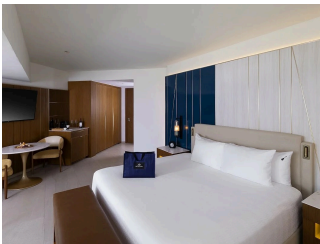

 1882 Rooms

 17 Restaurants

 5 Star

 6 Bars

HARD ROCK HOTEL PUNTA CANA

Suitable For

- Family & Kids
- Honeymoon
- Adventurous
- All Inclusive
- Wellness Focused

Board Basis Options

- All Inclusive

ACCOMMODATIONS

CARIBBEAN SUITE (KING BED & SOFA BED)

 2 Adults

CARIBBEAN SUITE (DOUBLE BEDS & SOFA BED)

 2 Adults

CARIBBEAN SAND SUITE (KING BED & SOFA BED)

 2 Adults

CARIBBEAN SAND SUITE (DOUBLE BEDS & SOFA BED)

 2 Adults

CARIBBEAN DIAMOND (KING BED & SOFA BED)

 2 Adults

CARIBBEAN DIAMOND (DOUBLE BEDS & SOFA BED)

 2 Adults

ROCK ROYALTY CARIBBEAN SAND SUITE (KING BED & SOFA BED)

 2 Adults

ROCK FAMILY SUITE (ONE BEDROOM) KING BED & TWO SOFA BEDS

 2 Adults

ISLANDER JUNIOR SUITE KING

 2 Adults

ISLANDER JUNIOR SUITE TWO KING BEDS & SOFA BED

 2 Adults

GALLERY