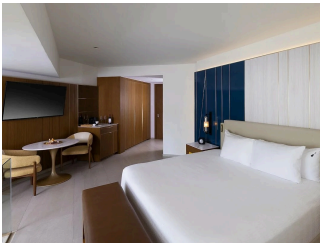

 1882 Rooms

 17 Restaurants

 5 Star

 6 Bars

HARD ROCK HOTEL PUNTA CANA

Suitable For

- Family & Kids
- Honeymoon
- Adventurous
- All Inclusive
- Wellness Focused

Board Basis Options

- All Inclusive

ACCOMMODATIONS

CARIBBEAN SUITE (KING BED & SOFA BED)

 2 Adults

CARIBBEAN SUITE (DOUBLE BEDS & SOFA BED)

 2 Adults

CARIBBEAN SAND SUITE (KING BED & SOFA BED)

 2 Adults

CARIBBEAN SAND SUITE (DOUBLE BEDS & SOFA BED)

 2 Adults

CARIBBEAN DIAMOND (KING BED & SOFA BED)

 2 Adults

CARIBBEAN DIAMOND (DOUBLE BEDS & SOFA BED)

 2 Adults

ROCK ROYALTY CARIBBEAN SAND SUITE (KING BED & SOFA BED)

 2 Adults

ROCK FAMILY SUITE (ONE BEDROOM) KING BED & TWO SOFA BEDS

 2 Adults

ISLANDER JUNIOR SUITE KING

 2 Adults

ISLANDER JUNIOR SUITE TWO KING BEDS & SOFA BED

 2 Adults

GALLERY