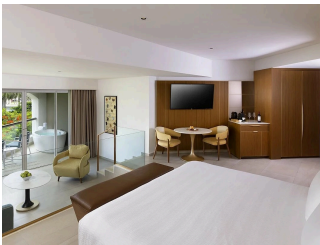

 1882 Rooms

 17 Restaurants

 5 Star

 6 Bars

HARD ROCK HOTEL PUNTA CANA

Suitable For

- Family & Kids
- Honeymoon
- Adventurous
- All Inclusive
- Wellness Focused

Board Basis Options

- All Inclusive

ACCOMMODATIONS

CARIBBEAN SUITE (KING BED & SOFA BED)

 2 Adults

CARIBBEAN SUITE (DOUBLE BEDS & SOFA BED)

 2 Adults

CARIBBEAN SAND SUITE (KING BED & SOFA BED)

 2 Adults

CARIBBEAN SAND SUITE (DOUBLE BEDS & SOFA BED)

 2 Adults

CARIBBEAN DIAMOND (KING BED & SOFA BED)

 2 Adults

CARIBBEAN DIAMOND (DOUBLE BEDS & SOFA BED)

 2 Adults

ROCK ROYALTY CARIBBEAN SAND SUITE (KING BED & SOFA BED)