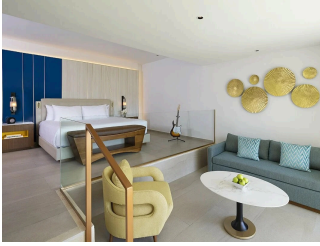

 1882 Rooms

 17 Restaurants

 5 Star

 6 Bars

HARD ROCK HOTEL PUNTA CANA

Suitable For

- Family & Kids
- Honeymoon
- Adventurous
- All Inclusive
- Wellness Focused

Board Basis Options

- All Inclusive

ACCOMMODATIONS

CARIBBEAN SUITE (KING BED & SOFA BED)

 2 Adults

CARIBBEAN SUITE (DOUBLE BEDS & SOFA BED)

 2 Adults

CARIBBEAN SAND SUITE (KING BED & SOFA BED)

 2 Adults

CARIBBEAN SAND SUITE (DOUBLE BEDS & SOFA BED)

 2 Adults

CARIBBEAN DIAMOND (KING BED & SOFA BED)

 2 Adults

CARIBBEAN DIAMOND (DOUBLE BEDS & SOFA BED)

 2 Adults

ROCK ROYALTY CARIBBEAN SAND SUITE (KING BED & SOFA BED)