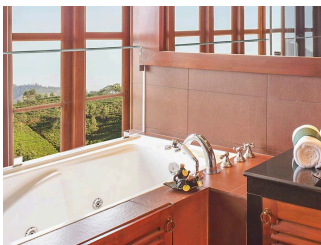

 50 Rooms

 1 Restaurants

 4 Star +

 1 Bars

HERITANCE TEA FACTORY

This is a tea factory hotel located in Nuwara Eliya with a scenic view.

Suitable For

- Family & Kids
- Honeymoon

Board Basis Options

- Breakfast
- Half Board
- Full Board

FACILITIES

SPA

GYM

ACCOMMODATIONS

SUPERIOR ROOM

Hotel consists of 35 superior rooms.

PREMIUM ROOM

Hotel consists of 3 premium rooms.

EXECUTIVE FLOOR DELUXE ROOM

Hotel has of 10 deluxe rooms.

JUNIOR SUITE

Hotel has 1 room from this category.

FLOWERDEW SUITE

Hotel has only one Flowerdew suite.