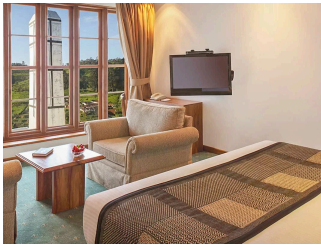

 50 Rooms

 1 Restaurants

 4 Star +

 1 Bars

HERITANCE TEA FACTORY

This is a tea factory hotel located in Nuwara Eliya with a scenic view.

Suitable For

- Family & Kids
- Honeymoon

Board Basis Options

- Breakfast
- Half Board
- Full Board

FACILITIES

SPA

GYM

ACCOMMODATIONS

SUPERIOR ROOM

Hotel consists of 35 superior rooms.

PREMIUM ROOM

Hotel consists of 3 premium rooms.

EXECUTIVE FLOOR DELUXE ROOM

Hotel has of 10 deluxe rooms.

JUNIOR SUITE

Hotel has 1 room from this category.

FLOWERDEW SUITE

Hotel has only one Flowerdew suite.