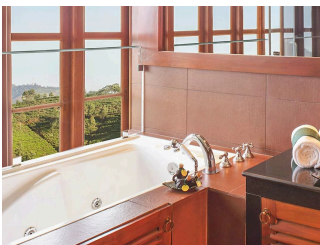

 50 Rooms

 1 Restaurants

 4 Star +

 1 Bars

HERITANCE TEA FACTORY

This is a tea factory hotel located in Nuwara Eliya with a scenic view.

Suitable For

- Family & Kids
- Honeymoon

Board Basis Options

- Breakfast
- Half Board
- Full Board

FACILITIES

SPA

GYM

ACCOMMODATIONS

SUPERIOR ROOM

Hotel consists of 35 superior rooms.

PREMIUM ROOM

Hotel consists of 3 premium rooms.

EXECUTIVE FLOOR DELUXE ROOM

Hotel has of 10 deluxe rooms.

JUNIOR SUITE

Hotel has 1 room from this category.

FLOWERDEW SUITE

Hotel has only one Flowerdew suite.