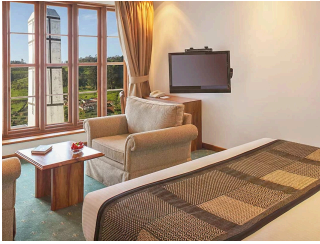

 50 Rooms

 1 Restaurants

 4 Star +

 1 Bars

HERITANCE TEA FACTORY

This is a tea factory hotel located in Nuwara Eliya with a scenic view.

Suitable For

- Family & Kids
- Honeymoon

Board Basis Options

- Breakfast
- Half Board
- Full Board

FACILITIES

SPA

GYM

ACCOMMODATIONS

SUPERIOR ROOM

Hotel consists of 35 superior rooms.

PREMIUM ROOM

Hotel consists of 3 premium rooms.

EXECUTIVE FLOOR DELUXE ROOM

Hotel has of 10 deluxe rooms.

JUNIOR SUITE

Hotel has 1 room from this category.

FLOWERDEW SUITE

Hotel has only one Flowerdew suite.