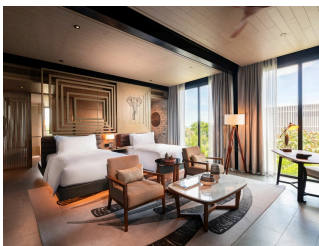

TWIN DELUXE ROOM

86 sq. m., Outdoor hot-bath tub in balcony, mini Fridge, 55-inch HDTV, Coffee-Tea, Nespresso Machine, Separate Bath & Shower, Safe, WiFi. This chic deluxe room features an oversized bedroom with two twin beds and furnished balcony.

2 Adults