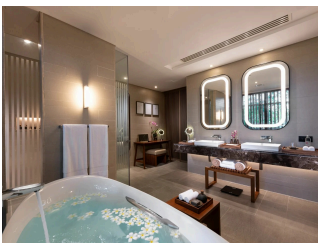

TWIN PREMIUM SUITE

141 sq. m., Outdoor Terrace, Plunge Pool, Safe, 55-inch HDTV, Coffee-Tea, Nespresso Machine, mini Fridge, Sep-Shower. This large and bright premium suite features greenery views from the bedroom and terrace. Entertain at the living area or by the oversized terrace which features a plunge pool and sun deck chairs.

2 Adults