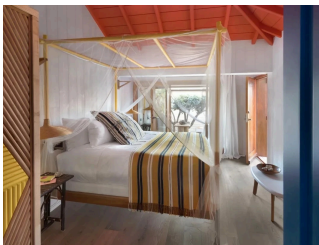

43 Rooms

4 Restaurants

5 Star

1 Bars

HOTEL MANAPANY

SAINT BARTHELEMY ISLAND

Suitable For

- Family & Kids
- Honeymoon
- Adventurous
- Wellness Focused

Board Basis Options

- Breakfast

ACCOMMODATIONS

TROPICAL ROOM

 2 Adults

TROPICAL JUNIOR SUITE

 2 Adults

BEACH JUNIOR SUITE