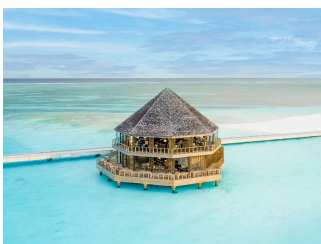

UMI

Located in the middle of the Jawakara Islands bridge, Umi offers tantalizing tastes of Asian Pacific cuisine.