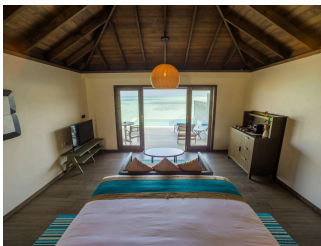

MABIN BEACH VILLA

These villas offer a naturally luxurious island escape just a few steps away from the white soft sandy beach, inviting turquoise lagoon, and Mabin's main facilities.

 2 Adults

MABIN BEACH POOL VILLA

These exquisite sanctuaries are the ultimate choice for those seeking the best of both worlds. Located just a few steps away from the soft sandy beach and inviting lagoon, they also feature an infinity pool and easy access to Mabin's main facilities.

 2 Adults

MABIN WATER POOL VILLA

Suspended over the waters of the lagoon, these luxury villas cater to families, offering a space where everyone can enjoy themselves without age restrictions. Guests can dip into the warm Indian Ocean directly from their sundeck or relish the beauty of the Maldives from the privacy of their villa's own private infinity pool.

 5 Adults

MABIN THREE BEDROOM VILLA

Offering a serene beachfront escape with stunning natural-colour interiors, these villas create a peaceful and inviting atmosphere. Perfect for families and groups of friends, they feature spacious three-bedrooms with breath-taking views, making them an ideal setting for a memorable coastal retreat.