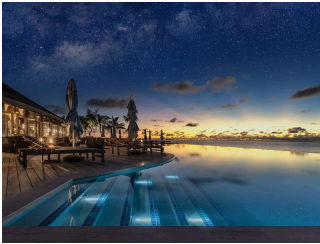

BARS

MABIN BARS