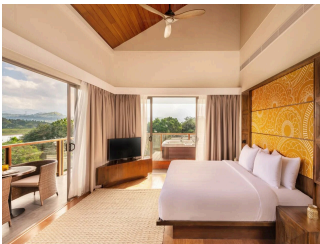

### KANDY, CENTRAL, SRI LANKA

Jetwing Kandy Gallery is a boutique hotel in the heart of Kandy, Sri Lanka, offering a serene escape along the Mahaweli River. Blending traditional Kandyan design with modern comforts, this tranquil retreat is surrounded by lush greenery and breathtaking landscapes. With 26 spacious rooms and suites featuring expansive windows for panoramic views, guests enjoy personalised butler service, a swimming pool, and a restaurant serving exquisite Sri Lankan and international cuisine. Ideal for travelers seeking relaxation and cultural immersion, Jetwing Kandy Gallery promises an unforgettable stay in one of Sri Lanka's most iconic cities.

## ACCOMMODATIONS

*DELUXE*

*LUXURY ROOM*

*GALLERY SUITE*

Regally designed with a Jacuzzi on a private balcony overlooking the majestic Mahaweli River. Modern amenities include a comfortable seating area, 40" TV, fully stocked mini bar, and opulent en-suite bathroom.

 2 Adults

*KANDYAN SUITE*

Spacious living room, elegant bedroom, walk-in closet, luxury bathroom with deep-soaking bathtub. Expansive balconies with breathtaking views of Kandy. Guests can enjoy personalised service with a personal butler and 24-hour room service.