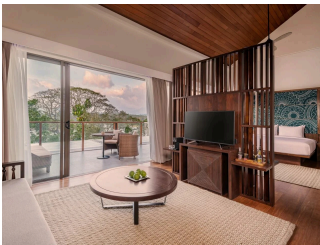

KANDYAN SUITE

Spacious living room, elegant bedroom, walk-in closet, luxury bathroom with deep-soaking bathtub. Expansive balconies with breathtaking views of Kandy. Guests can enjoy personalised service with a personal butler and 24-hour room service.

2 Adults

FOOD AND DRINK

RESTAURANT