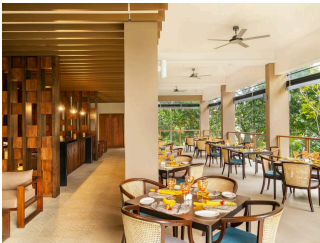

RIVERSCAPE

At Riverscape, Jetwing Kandy Gallery's main restaurant, guests experience a regal dining atmosphere. With scenic views of the Mahaweli River and lush gardens, chefs blend local and global cuisines for a unique culinary journey. Whether in the private dining area or at the cozy bar, every moment is savoured with premium drinks and tempting bites.