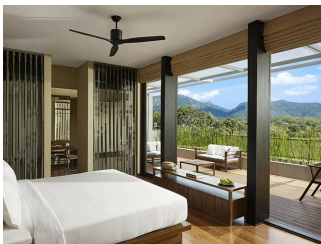

 94 Rooms

 2 Restaurants

 4 Star

 2 Bars

JETWING LAKE

Jetwing Lake is a modern hotel located in the cultural triangle in Sri Lanka.

Suitable For

- Family & Kids
- Honeymoon

Board Basis Options

- Bed & Breakfast
- Half Board
- Full Board

FACILITIES

INDOOR SPORTS

SPA

GYM

CONFERENCE
FACILITY

ACCOMMODATIONS

DELUXE ROOM

There are 78 rooms.

SUPER DELUXE ROOM

There are 78 rooms.

SUITE

There are 4 suites.

GALLERY