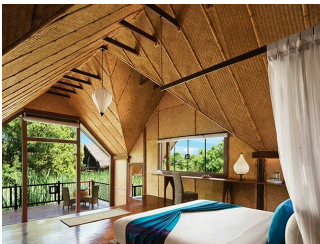

 36 Rooms

 2 Restaurants

 5 Star

 1 Bars

JETWING VIL UYANA

SIGIRIYA, CULTURAL TRIANGLE, SRI LANKA

Located close to Sigiriya, Jetwing Vil Uyana is one of Sri Lanka's most distinctive eco-luxury properties. Set across 28 acres of reconstructed wetland and forest habitat, the resort was designed to blend into the surrounding landscape while offering a highly individual stay experience. The villa-style accommodation and strong sustainability focus make it particularly appealing for honeymooners and clients looking for something beyond a traditional resort stay within the cultural triangle.

Suitable For

- Family & Kids
- Honeymoon Benefits
- Adventurous
- National Parks

Board Basis Options

- Bed & Breakfast
- Half Board
- Full Board

FACILITIES

SPA

GYM

HELIPAD

These 3 Marsh Dwellings have been designed to offer the finest in eco-luxury with the fusion of rustic décor and modern amenities.

 2 Adults

MARSH DWELLING - WITH POOL

These 2 luxurious Marsh Dwellings have been designed to offer the finest in eco-luxury with the fusion of rustic décor and modern amenities. There is a private plunge pool.

PADDY DWELLING - WITH POOL

These 12 rooms built in a paddy field with a private plunge pool.

WATER DWELLING - WITHOUT POOL

Each 4 Water Dwelling at Jetwing Vil Uyana features a spacious private balcony to enjoy the view by the lake.