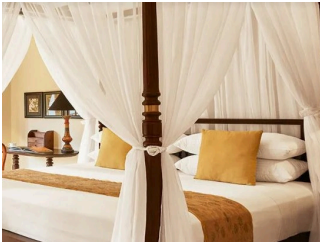

10 Rooms

1 Restaurants

4 Star

1 Bars

JETWING WARWICK GARDENS

Board Basis Options

- Bed & Breakfast
- Half Board

ACCOMMODATIONS

MASTER ROOM

DELUXE ROOM

 2 Adults