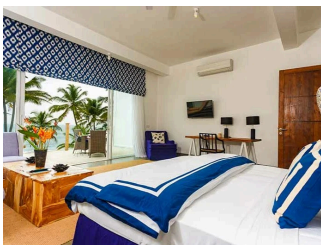

10 Rooms

1 Restaurants

3 Star

1 Bars

KK BEACH

Transfers

- Luxury Sedan
- Semi Luxury Sedan
- Hybrid Sedan
- Luxury Van (KDH Dual AC Toyota Van)

Board Basis Options

- Half Board
- Full Board
- Bed & Breakfast

FACILITIES

SPA

YOGA

GYM

ACCOMMODATIONS

OCEAN PENTHOUSE SUITE

 2 Adults

OCEAN PENTHOUSE

👤 2 Adults

OCEAN SUITE

👤 2 Adults

OCEAN DELUXE DOUBLE

👤 2 Adults

GALLERY