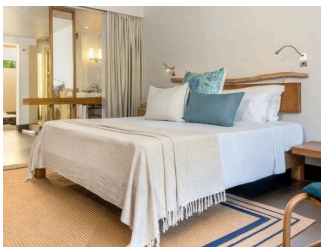

- All Inclusive
- Half Board

ACCOMMODATIONS

COUPLE ROOM

These large couple rooms are 35m² in size and can accommodate two adults. If needed these couple rooms can also accommodate a guest with disability needs. Guests can also enjoy the furnished terrace or balcony.

👤 2 Adults

COUPLE POOLSIDE ROOM

These rooms measure at a large 35m2 and can accommodate two adults. Guests can enjoy the fully furnished terrace, curl up in the swinging chair and lap up the crisp yet warm sea breeze.

 2 Adults

COUPLE SEAFRONT ROOM

These Couple Seafront Rooms are a large 35m2 in size and can accommodate up to two adults. If needed, two of these rooms can be ready for guests with a disability. Guests can also enjoy the fully furnished terrace or balcony.

 2 Adults

SUITE

At a large 45m2, these suites are situated on the ground floor and can accommodate up to two adults. Guests can also enjoy a fully furnished terrace and an outdoor bathtub.

 2 Adults

WHIRLPOOL SUITE