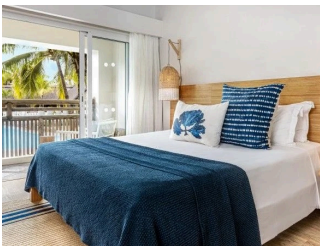

🏠 182 Rooms

🍴 5 Restaurants

★ 4 Star

🍷 5 Bars

LAGOON ATTITUDE

🏠 Suitable For

- Honeymoon
- Adventurous
- All Inclusive
- Wellness Focused
- Adult Focused

🍴 Board Basis Options

- All Inclusive
- Half Board

ACCOMMODATIONS

COUPLE ROOM

These large couple rooms are 35m² in size and can accommodate two adults. If needed these couple rooms can also accommodate a guest with disability needs. Guests can also enjoy the furnished terrace or balcony.

👤 2 Adults

COUPLE POOLSIDE ROOM

These rooms measure at a large 35m² and can accommodate two adults. Guests can enjoy the fully furnished terrace, curl up in the swinging chair and lap up the crisp yet warm sea breeze.

👤 2 Adults

COUPLE SEAFRONT ROOM

These Couple Seafront Rooms are a large 35m2 in size and can accommodate up to two adults. If needed, two of these rooms can be ready for guests with a disability. Guests can also enjoy the fully furnished terrace or balcony.